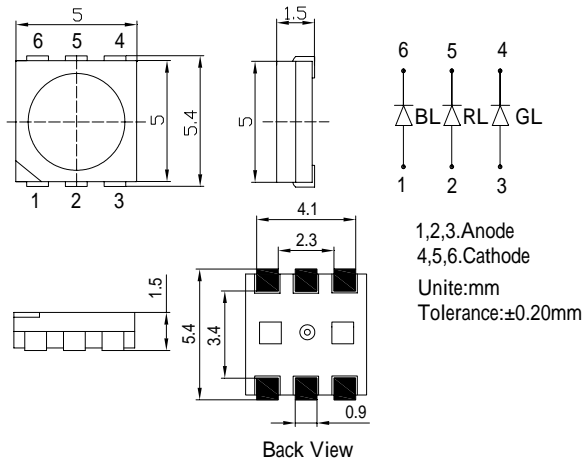

■Features

- High Luminous PLCC6 Top SMD LEDs
- 5.0x5.0x1.5mm Standard Directivity
- Superior Weather-resistance
- UV Resistant Silicone
- Water Clear Type

■Applications

- Toys/Games/Audio
- Small Area Illuminations
- Back Lighting/Other Lighting

■Outline Dimension

■Absolute Maximum Rating

(Ta=25 °C)

Item	Symbol	Value		Unit
		Red	Green/Blue	
DC Forward Current	I _F	50	30	mA
Pulse Forward Current*	I _{FP}	120	100	mA
Reverse Voltage	V _R	5	5	V
Power Dissipation	P _D	130	108	mW
Operating Temperature	T _{opr}	-30 ~ +85		
Storage Temperature	T _{stg}	-40 ~ +100		
Lead Soldering Temperature	T _{sol}	260 /5sec		-

■Directivity

*Pulse width Max.10ms Duty ratio max 1/10

■Electrical -Optical Characteristics

(Ta=25 °C)

Item	Symbol	Condition	Min.	Typ.	Max.	Unit
DC Forward Voltage	V _F (R)	I _F =20mA	1.8	2.1	2.6	V
	V _F (B/G)	I _F =20mA	2.9	3.1	3.6	V
DC Reverse Current	I _R	V _R =5V	-	-	10	μA
Domi. Wavelength*	λ _D (Red)	I _F =20mA	620	625	630	nm
	λ _D (Green)	I _F =20mA	520	525	530	nm
	λ _D (Blue)	I _F =20mA	465	470	475	nm
Luminous Intensity*	I _v (Red)	I _F =20mA	750	1000	-	mcd
	I _v (Green)	I _F =20mA	750	1120	-	mcd
	I _v (Blue)	I _F =20mA	220	400	-	mcd
50% Power Angle	2θ _{1/2}	I _F =20mA	-	120	-	deg