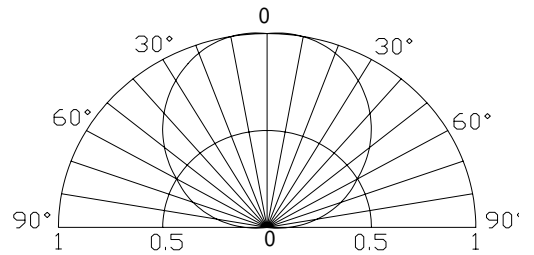

■Features

- High Luminous PLCC6 Top SMD LEDs
- 5.0x5.0x1.5mm Standard Directivity
- Superior Weather-resistance
- UV Resistant Silicone
- Water Clear Type

■Applications

- Toys/Games/Audio
- Small Area Illuminations
- Back Lighting/Other Lighting

■Outline Dimension

■Absolute Maximum Rating

(Ta=25 °C)

Item	Symbol	Value		Unit
		Red	Green/Blue	
DC Forward Current	I _F	50	30	mA
Pulse Forward Current*	I _{FP}	120	100	mA
Reverse Voltage	V _R	5	5	V
Power Dissipation	P _D	130	108	mW
Operating Temperature	T _{opr}	-30 ~ +85		
Storage Temperature	T _{stg}	-40 ~ +100		
Lead Soldering Temperature	T _{sol}	260 /5sec		-

■Directivity

*Pulse width Max.10ms Duty ratio max 1/10

■Electrical -Optical Characteristics

(Ta=25 °C)

Item	Symbol	Condition	Min.	Typ.	Max.	Unit
DC Forward Voltage	V _F (R)	I _F =20mA	1.8	2.1	2.6	V
	V _F (B/G)	I _F =20mA	2.9	3.1	3.6	V
DC Reverse Current	I _R	V _R =5V	-	-	10	μA
Domi. Wavelength*	λ _D (Red)	I _F =20mA	620	625	630	nm
	λ _D (Green)	I _F =20mA	520	525	530	nm
	λ _D (Blue)	I _F =20mA	465	470	475	nm
Luminous Intensity*	I _v (Red)	I _F =20mA	750	1000	-	mcd
	I _v (Green)	I _F =20mA	750	1120	-	mcd
	I _v (Blue)	I _F =20mA	220	400	-	mcd
50% Power Angle	2θ _{1/2}	I _F =20mA	-	120	-	deg