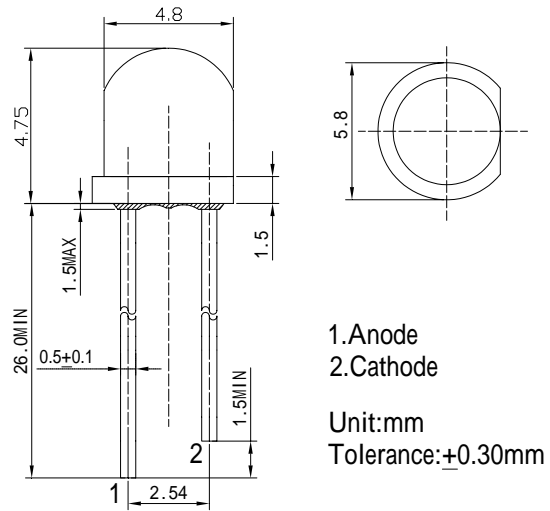

**■Features**

- High Luminous LEDs
- 4.8mm Straw Standard Directivity
- Long Lifetime Operation
- Superior Weather-resistance
- UV Resistant Epoxy
- Water Clear Type

**■Applications**

- Counterfeit Detection
- UV baking machine
- Fluid Leak Detection
- Forensic Science/Infection Control
- Other Lighting

**■Outline Dimension**

**■Absolute Maximum Rating**

( $T_a=25$  )

Item	Symbol	Value	Unit
DC Forward Current	$I_F$	30	mA
Pulse Forward Current*	$I_{FP}$	100	mA
Reverse Voltage	$V_R$	5	V
Power Dissipation	$P_D$	108	mW
Operating Temperature	$T_{opr}$	-30 ~ +85	
Storage Temperature	$T_{stg}$	-40 ~ +100	
Lead Soldering Temperature	$T_{sol}$	260 /5sec	-

**■Directivity**

\*Pulse width Max.10ms Duty ratio max 1/10

**■Electrical -Optical Characteristics**

( $T_a=25$  )

Item	Symbol	Condition	Min.	Typ.	Max.	Unit
DC Forward Voltage	$V_F$	$I_F=20\text{mA}$	2.9	3.1	3.6	V
DC Reverse Current	$I_R$	$V_R=5\text{V}$	-	-	10	$\mu\text{A}$
Peak Wavelength*	$\lambda_p$	$I_F=20\text{mA}$	400	405	410	nm
Radiant flux*	$e$	$I_F=20\text{mA}$	4.0	5.0	6.0	mW
Luminous Intensity*	$I_v$	$I_F=20\text{mA}$	60	90	-	mcd
50% Power Angle	$2\theta_{1/2}$	$I_F=20\text{mA}$	-	100	-	deg