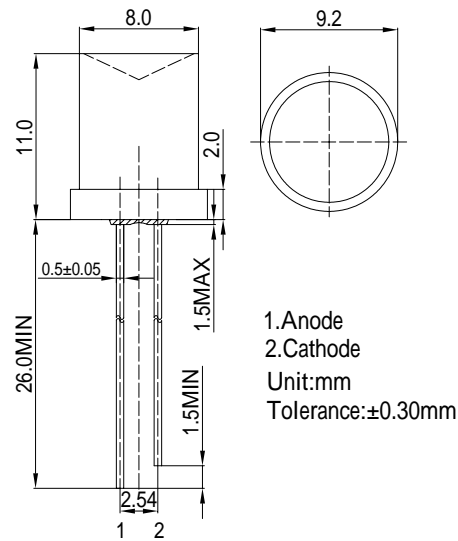

■Features

- High Luminous LEDs
- 8mm Concave Standard Directivity
- Long Lifetime Operation
- Superior Weather-resistance
- UV Resistant Epoxy
- Water Clear Type

■Applications

- Counterfeit Detection
- NDT Crack Detection
- Fluid Leak Detection
- Forensic Science/Infection Control
- Other Lighting

■Outline Dimension

■Absolute Maximum Rating

(Ta=25)

Item	Symbol	Value	Unit
DC Forward Current	I_F	30	mA
Pulse Forward Current*	I_{FP}	100	mA
Reverse Voltage	V_R	5	V
Power Dissipation	P_D	108	mW
Operating Temperature	T_{opr}	-30 ~ +85	
Storage Temperature	T_{stg}	-40 ~ +100	
Lead Soldering Temperature	T_{sol}	260 /5sec	-

■Directivity

*Pulse width Max.10ms Duty ratio max 1/10

■Electrical -Optical Characteristics

(Ta=25)

Item	Symbol	Condition	Min.	Typ.	Max.	Unit
DC Forward Voltage	V_F	$I_F=20mA$	2.9	3.1	3.6	V
DC Reverse Current	I_R	$V_R=5V$	-	-	10	μA
Peak Wavelength*	λ_p	$I_F=20mA$	400	405	410	nm
Radiant flux*	e	$I_F=20mA$	2.0	5.0	6.0	mW
Luminous Intensity*	I_v	$I_F=20mA$	10	20	-	mcd
50% Power Angle	$2\theta_{1/2}$	$I_F=20mA$	-	120	-	deg