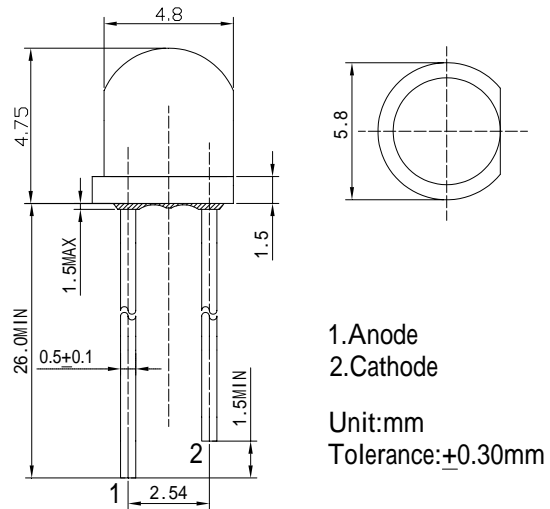

**■Features**

- High Luminous LEDs
- 4.8mm Straw Standard Directivity
- Superior Weather-resistance
- UV Resistant Epoxy
- Water Clear Type

**■Applications**

- Automotive Dashboard Lighting
- Money Detector
- Back Lighting
- Other Lighting

**■Outline Dimension**

**■Absolute Maximum Rating**

(Ta=25 )

Item	Symbol	Value	Unit
DC Forward Current	$I_F$	30	mA
Pulse Forward Current*	$I_{FP}$	100	mA
Reverse Voltage	$V_R$	5	V
Power Dissipation	$P_D$	114	mW
Operating Temperature	$T_{opr}$	-30 ~ +85	
Storage Temperature	$T_{stg}$	-40 ~ +100	
Lead Soldering Temperature	$T_{sol}$	260 /5sec	-

\*Pulse width Max.10ms Duty ratio max 1/10

**■Directivity**

**■Electrical -Optical Characteristics**

(Ta=25 )

Item	Symbol	Condition	Min.	Typ.	Max.	Unit
DC Forward Voltage	$V_F$	$I_F=20mA$	3.0	3.4	3.8	V
DC Reverse Current	$I_R$	$V_R=5V$	-	-	10	$\mu A$
Peak Wavelength	$\lambda_p$	$I_F=20mA$	410	415	420	nm
Radiant flux*	$e$	$I_F=20mA$	2.0	5.0	6.0	mW
50% Power Angle	$2\theta_{1/2}$	$I_F=20mA$	-	100	-	deg