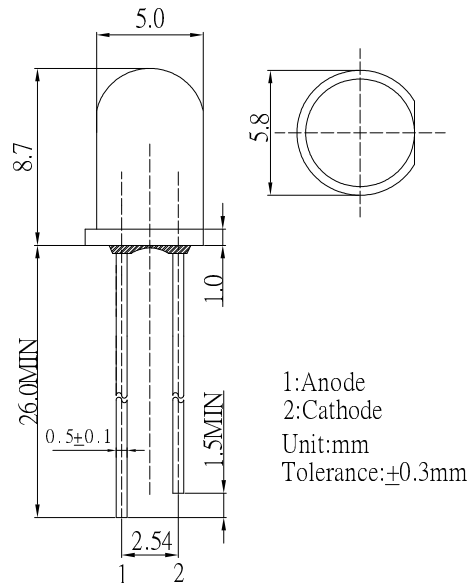

■ Outline Dimension

■ Absolute Maximum Rating (Ta=25°C)

Item	Symbol	Value	Unit
DC Forward Current	I _F	50	mA
Pulse Forward Current*	I _{FP}	100	mA
Reverse Voltage	V _R	5	V
Power Dissipation	P _D	108	mW
Operating Temperature	T _{opr}	-30 ~ +85	°C
Storage Temperature	T _{stg}	-40 ~ +100	°C
Lead Soldering Temperature	T _{sol}	260°C/5sec	-

*Pulse width Max 10ms , Duty ratio max 1/10

■ Directivity

■ Electrical -Optical Characteristics (Ta=25°C)

Item	Symbol	Condition	Min.	Typ.	Max.	Unit
DC Forward Voltage	V _F	I _F =20mA	2.9	3.1	3.6	V
DC Reverse Current	I _R	V _R =5V	-	-	10	μA
Luminous Intensity*	I _v	I _F =20mA	35000	40000	-	mcd
Color Temperature	CCT	I _F =20mA	-	6500	-	K
Chromaticity Coordinates*	x	I _F =20mA	-	0.31	-	
	y	I _F =20mA	-	0.32	-	
50% Power Angle	2θ _{1/2}	I _F =20mA	-	15	-	deg