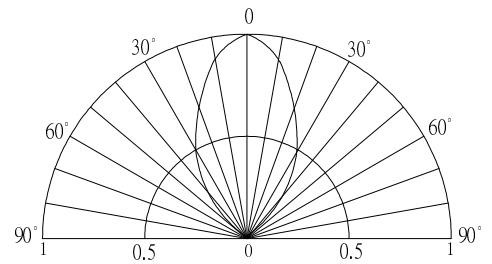

■ Directivity

*Pulse width Max.10ms Duty ratio max 1/10

■ Electrical -Optical Characteristics

(Ta=25°C)

Item	Symbol	Condition	Min.	Typ.	Max.	Unit
DC Forward Voltage	V _F	I _F =30mA	2.7	2.9	3.4	V
DC Reverse Current	I _R	V _R =5V	-	-	10	μA
Luminous Flux	Φ _v	I _F =30mA	8.5	10	-	lm
Luminous Intensity*	I _v	I _F =30mA	8.4	10	-	cd
Color Temperature	CCT	I _F =30mA	-	6500	-	K
Chromaticity Coordinates*	x	I _F =30mA	-	0.31	-	
	y	I _F =30mA	-	0.33	-	
50% Power Angle	2θ _{1/2}	I _F =30mA	-	60	-	deg