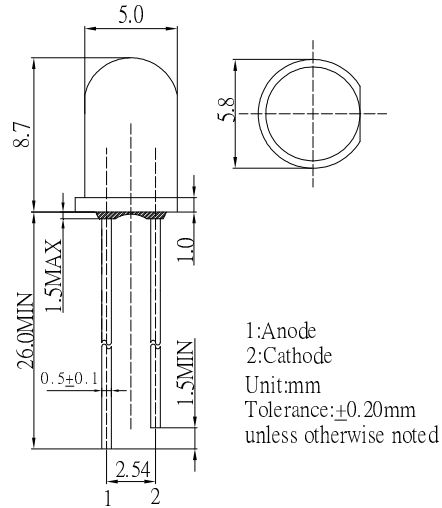

■ Features

- High Luminous LEDs
- 5mm Round Standard Directivity
- Superior Weather-resistance
- UV Resistant Epoxy
- Water Clear Type

■ Applications

- Advertising Board
- Horticulture Application
- Traffic Light / Signal Light
- Beauty product
- Other Lighting

■ Outline Dimension

■ Absolute Maximum Rating

(Ta=25°C)

Item	Symbol	Value	Unit
DC Forward Current	I _F	30	mA
Pulse Forward Current*	I _{FP}	100	mA
Reverse Voltage	V _R	5	V
Power Dissipation	P _D	102	mW
Operating Temperature	T _{opr}	-30 ~ +85	°C
Storage Temperature	T _{stg}	-40~ +100	°C
Lead Soldering Temperature	T _{sol}	260°C/5sec	-

■ Directivity

*Pulse width Max.10ms Duty ratio max 1/10

■ Electrical -Optical Characteristics

(Ta=25°C)

Item	Symbol	Condition	Min.	Typ.	Max.	Unit
DC Forward Voltage	V _F	I _F =30mA	2.7	2.9	3.4	V
DC Reverse Current	I _R	V _R =5V	-	-	10	μA
Luminous Flux	Φ _v	I _F =30mA	8.5	10	-	lm
Luminous Intensity*	I _v	I _F =30mA	8.4	10	-	cd
Color Temperature	CCT	I _F =30mA	-	6500	-	K
Chromaticity Coordinates*	x	I _F =30mA	-	0.31	-	
	y	I _F =30mA	-	0.33	-	
50% Power Angle	2θ _{1/2}	I _F =30mA	-	60	-	deg