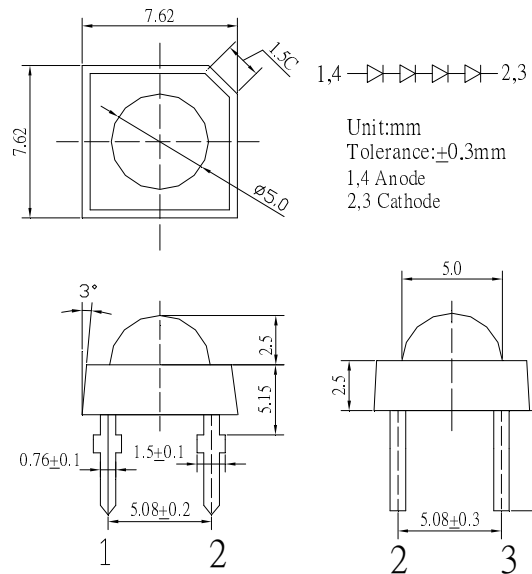

■ Outline Dimension

■ Absolute Maximum Rating

(Ta=25°C)

Item	Symbol	Value	Unit
DC Forward Current	I _F	20	mA
Pulse Forward Current*	I _{FP}	40	mA
Reverse Voltage	V _R	5	V
Power Dissipation	P _D	272	mW
Operating Temperature	T _{opr}	-30 ~ +85	°C
Storage Temperature	T _{stg}	-40 ~ +100	°C
Lead Soldering Temperature	T _{sol}	260°C/5sec	-

*Pulse width Max 10ms , Duty ratio max 1/10

■ Directivity

■ Electrical -Optical Characteristics

(Ta=25°C)

Item	Symbol	Condition	Min.	Typ.	Max.	Unit
DC Forward Voltage	V _F	I _F =20mA	11.6	12.0	13.6	V
DC Reverse Current	I _R	V _R =5V	-	-	10	μA
Luminous Flux	Φ _v	I _F =20mA	28	30	-	lm
Color Temperature	CCT	I _F =20mA	-	6500	-	K
Chromaticity Coordinate*2	x	I _F =20mA	-	0.31	-	
	y	I _F =20mA	-	0.33	-	
50% Power Angle	2θ _{1/2}	I _F =20mA	-	120	-	deg