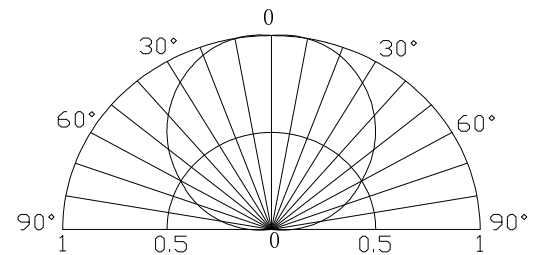

*Pulse width Max 10ms , Duty ratio max 1/10

■ Directivity

■ Electrical -Optical Characteristics

(Ta=25°C)

Item	Symbol	Condition	Min.	Typ.	Max.	Unit
DC Forward Voltage	V _F	I _F =20mA	11.6	12.0	13.6	V
DC Reverse Current	I _R	V _R =5V	-	-	10	μA
Luminous Flux	Φ _v	I _F =20mA	28	30	-	lm
Color Temperature	CCT	I _F =20mA	-	6500	-	K
Chromaticity Coordinate*2	x	I _F =20mA	-	0.31	-	
	y	I _F =20mA	-	0.33	-	
50% Power Angle	2θ _{1/2}	I _F =20mA	-	120	-	deg