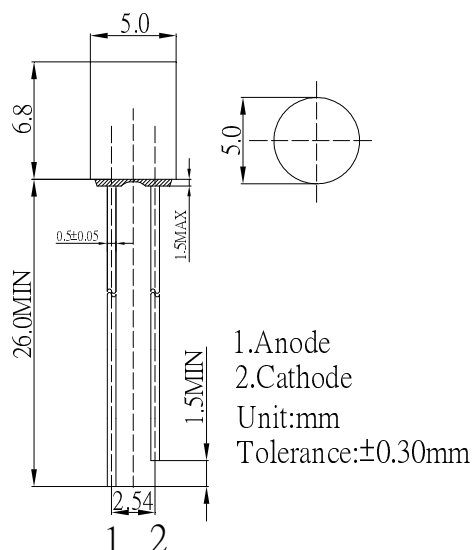

### ■ Features

- High Luminous LEDs
- 5mm Flat Standard Directivity
- Long Lifetime Operation
- Superior Weather-resistance
- UV Resistant Epoxy
- Water Clear Type

### ■ Outline Dimension

\*Pulse width Max 10ms , Duty ratio max 1/10