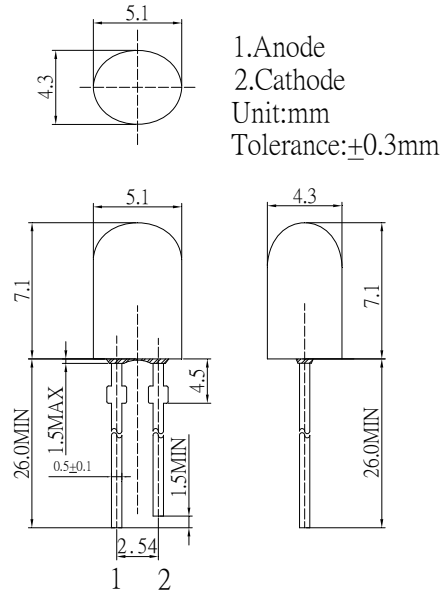

■ Features

- High Luminous LEDs
- 5.1x4.3mm Standard Directivity
- Long Lifetime Operation
- Superior Weather-resistance
- UV Resistant Epoxy
- Water Clear Type

■ Applications

- Electronic Signs And Signals
- Small Area Illuminations
- Back Lighting
- Other Lighting

■ Outline Dimension

■ Absolute Maximum Rating

(Ta=25°C)

Item	Symbol	Value	Unit
DC Forward Current	I _F	30	mA
Pulse Forward Current*	I _{FP}	100	mA
Reverse Voltage	V _R	5	V
Power Dissipation	P _D	108	mW
Operating Temperature	Topr	-30 ~ +85	°C
Storage Temperature	Tstg	-40 ~ +100	°C
Lead Soldering Temperature	Tsol	260°C/5sec	-

*Pulse width Max 10ms , Duty ratio max 1/10

■ Directivity

■ Electrical -Optical Characteristics

(Ta=25°C)

Item	Symbol	Condition	Min.	Typ.	Max.	Unit
DC Forward Voltage	V _F	I _F =20mA	2.9	3.1	3.6	V
DC Reverse Current	I _R	V _R =5V	-	-	10	μA
Luminous Intensity*	I _v	I _F =20mA	36000	40000	-	mcd
Chromaticity Coordinates*	x	I _F =20mA	-	0.27	-	
	y	I _F =20mA	-	0.28	-	
50% Power Angle	2θ _{1/2}	I _F =20mA	-	100/40	-	deg