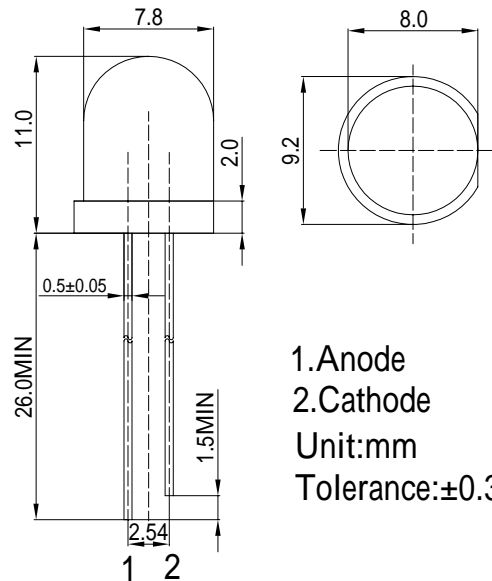

**Features**

- High Luminous LEDs
- 8mm Round Standard Directivity
- Long Lifetime Operation (Up to 100,000 hours)
- Superior Weather-resistance
- UV Resistant Epoxy
- Water Clear Type

**Applications**

- Electronic Signs And Signals
- Small Area Illuminations
- Back Lighting
- Other Lighting

**Outline Dimension**

1. Anode  
2. Cathode  
Unit:mm  
Tolerance:±0.30mm

**Absolute Maximum Rating (Ta=25 °C)**

Item	Symbol	Value	Unit
DC Forward Current	$I_F$	30	mA
Pulse Forward Current*	$I_{FP}$	100	mA
Reverse Voltage	$V_R$	5	V
Power Dissipation	$P_D$	108	mW
Operating Temperature	$T_{opr}$	-30 ~ +85	
Storage Temperature	$T_{stg}$	-40 ~ +100	
Lead Soldering Temperature	$T_{sol}$	260 /5sec	-

\*Pulse width Max 10ms , Duty ratio max 1/10

**Directivity**

**Electrical -Optical Characteristics (Ta=25 °C)**

Item	Symbol	Condition	Min.	Typ.	Max.	Unit
DC Forward Voltage	$V_F$	$I_F=20mA$	2.9	3.1	3.6	V
DC Reverse Current	$I_R$	$V_R=5V$	-	-	10	$\mu A$
Luminous Intensity*	$I_v$	$I_F=20mA$	30000	36000	-	mcd
Chromaticity Coordinates*	x	$I_F=20mA$	-	0.27	-	
	y	$I_F=20mA$	-	0.28	-	
50% Power Angle	$2\theta_{1/2}$	$I_F=20mA$	-	30	-	deg