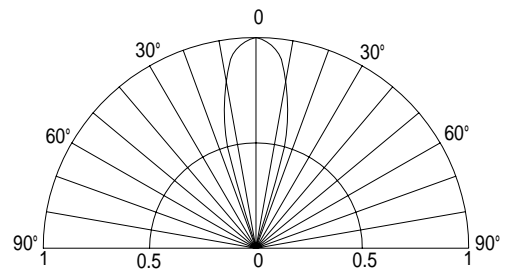

**Features**

- High Luminous LEDs
- 8mm Round Standard Directivity
- Long Lifetime Operation (Up to 100,000 hours)
- Superior Weather-resistance
- UV Resistant Epoxy
- Water Clear Type

**Applications**

- Electronic Signs And Signals
- Small Area Illuminations
- Back Lighting
- Other Lighting

**Outline Dimension**

1. Anode  
2. Cathode  
Unit:mm  
Tolerance:±0.30mm

**Absolute Maximum Rating (Ta=25 °C)**

Item	Symbol	Value	Unit
DC Forward Current	$I_F$	30	mA
Pulse Forward Current*	$I_{FP}$	100	mA
Reverse Voltage	$V_R$	5	V
Power Dissipation	$P_D$	108	mW
Operating Temperature	$T_{opr}$	-30 ~ +85	
Storage Temperature	$T_{stg}$	-40 ~ +100	
Lead Soldering Temperature	$T_{sol}$	260 /5sec	-

\*Pulse width Max 10ms , Duty ratio max 1/10

**Directivity**

**Electrical -Optical Characteristics (Ta=25 °C)**

Item	Symbol	Condition	Min.	Typ.	Max.	Unit
DC Forward Voltage	$V_F$	$I_F=20mA$	2.9	3.1	3.6	V
DC Reverse Current	$I_R$	$V_R=5V$	-	-	10	$\mu A$
Luminous Intensity*	$I_v$	$I_F=20mA$	30000	36000	-	mcd
Chromaticity Coordinates*	x	$I_F=20mA$	-	0.27	-	
	y	$I_F=20mA$	-	0.28	-	
50% Power Angle	$2\theta_{1/2}$	$I_F=20mA$	-	30	-	deg