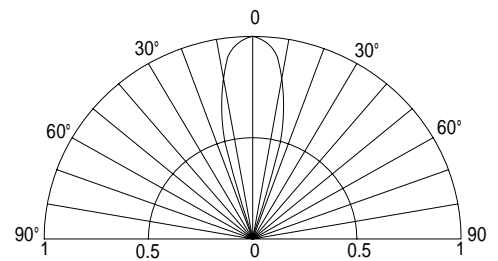

■Outline Dimension

■Absolute Maximum Rating

(Ta=25)

Item	Symbo	Value		Unit
		LED1	LED2	
DC Forward Current	I _F	30	30	mA
Pulse Forward Current*	I _{FP}	100	100	mA
Reverse Voltage	V _R	5	5	V
Power Dissipation	P _D	108	108	mW
Operating Temperature	Topr	-30 ~ +85		
Storage Temperature	Tstg	-40 ~ +100		
Lead Soldering Temperature	Tsol	260 /5sec		-

*Pulse width Max.10ms Duty ratio max 1/10

■Directivity

■Electrical -Optical Characteristics

(Ta=25)

Item	NO.	Symbol	Condition	Min.	Typ.	Max.	Unit
DC Forward Voltage	LED1	V _{F1}	I _{F1} =20mA	2.9	3.1	3.6	V
	LED2	V _{F2}	I _{F2} =20mA	2.9	3.1	3.6	V
Chromaticity Coordinates*	LED	x	I _F =20mA	-	0.27	-	
		y	I _F =20mA	-	0.28	-	
Luminous Intensity *	LED1	I _{v1}	I _{F1} =20mA	-	3000	-	mcd
	LED2	I _{v2}	I _{F2} =20mA	-	3000	-	mcd
50% Power Angle	LED1	2θ _{1/2}	I _{F1} =20mA	-	30	-	deg
	LED2	2θ _{1/2}	I _{F2} =20mA	-	30	-	deg