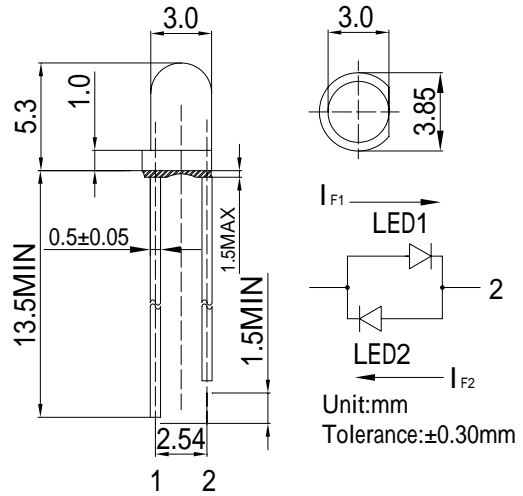

■Outline Dimension

■Absolute Maximum Rating

(Ta=25)

Item	Symbo	Value		Unit
		LED1	LED2	
DC Forward Current	I _F	30	30	mA
Pulse Forward Current*	I _{FP}	100	100	mA
Reverse Voltage	V _R	5	5	V
Power Dissipation	P _D	108	108	mW
Operating Temperature	Topr	-30 ~ +85		
Storage Temperature	Tstg	-40 ~ +100		
Lead Soldering Temperature	Tsol	260 /5sec		-

*Pulse width Max.10ms Duty ratio max 1/10

■Directivity

■Electrical -Optical Characteristics

(Ta=25)

Item	NO.	Symbol	Condition	Min.	Typ.	Max.	Unit
DC Forward Voltage	LED1	V _{F1}	I _{F1} =20mA	2.9	3.1	3.6	V
	LED2	V _{F2}	I _{F2} =20mA	2.9	3.1	3.6	V
Chromaticity Coordinates*	LED	x	I _F =20mA	-	0.27	-	
		y	I _F =20mA	-	0.28	-	
Luminous Intensity *	LED1	I _{v1}	I _{F1} =20mA	-	3000	-	mcd
	LED2	I _{v2}	I _{F2} =20mA	-	3000	-	mcd
50% Power Angle	LED1	2θ _{1/2}	I _{F1} =20mA	-	30	-	deg
	LED2	2θ _{1/2}	I _{F2} =20mA	-	30	-	deg