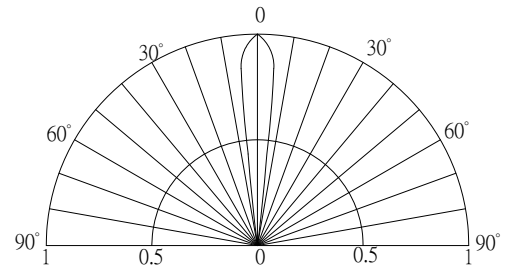

■Outline Dimension

■Absolute Maximum Rating

(Ta=25°C)

Item	Symbol	Value	Unit
DC Forward Current	I _F	70	mA
Pulse Forward Current*	I _{FP}	120	mA
Reverse Voltage	V _R	5	V
Power Dissipation	P _D	182	mW
Operating Temperature	Topr	-30 ~ +85	°C
Storage Temperature	Tstg	-40 ~ +100	°C
Lead Soldering Temperature	Tsol	260°C/5sec	-

*Pulse width Max.10ms Duty ratio max 1/10

■Directivity

■Electrical -Optical Characteristics

(Ta=25°C)

Item	Symbol	Condition	Min.	Typ.	Max.	Unit
DC Forward Voltage	V _F	I _F =70mA	2.0	2.3	2.6	V
DC Reverse Current	I _R	V _R =5V	-	-	10	μA
Domi. Wavelength*	λ _D	I _F =70mA	585	590	595	nm
Luminous Intensity*	I _v	I _F =70mA	40000	55000	-	mcd
50% Power Angle	2θ _{1/2}	I _F =70mA	-	15	-	deg