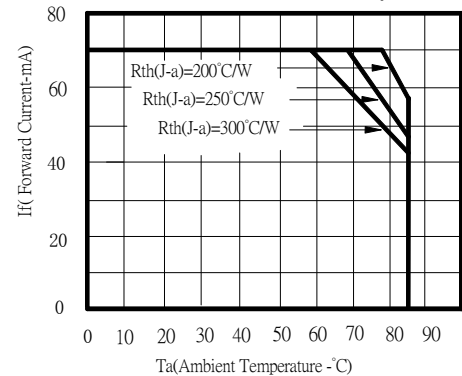

■Maximum Forward DC Current

Maximum Permissible Forward Current T_J=115°C