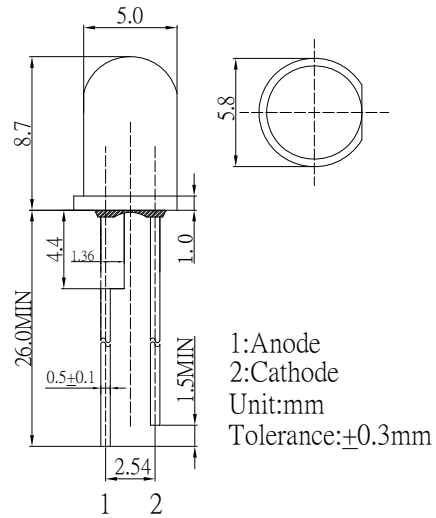

■Outline Dimension

■Absolute Maximum Rating

(Ta=25°C)

Item	Symbol	Value	Unit
DC Forward Current	I _F	70	mA
Pulse Forward Current*	I _{FP}	120	mA
Reverse Voltage	V _R	5	V
Power Dissipation	P _D	182	mW
Operating Temperature	Topr	-30 ~ +85	°C
Storage Temperature	Tstg	-40 ~ +100	°C
Lead Soldering Temperature	Tsol	260°C/5sec	-

*Pulse width Max.10ms Duty ratio max 1/10

■Directivity

■Electrical -Optical Characteristics

(Ta=25°C)

Item	Symbol	Condition	Min.	Typ.	Max.	Unit
DC Forward Voltage	V _F	I _F =70mA	2.0	2.3	2.6	V
DC Reverse Current	I _R	V _R =5V	-	-	10	μA
Domi. Wavelength*	λ _D	I _F =70mA	585	590	595	nm
Luminous Intensity*	I _v	I _F =70mA	40000	55000	-	mcd
50% Power Angle	2θ _{1/2}	I _F =70mA	-	15	-	deg