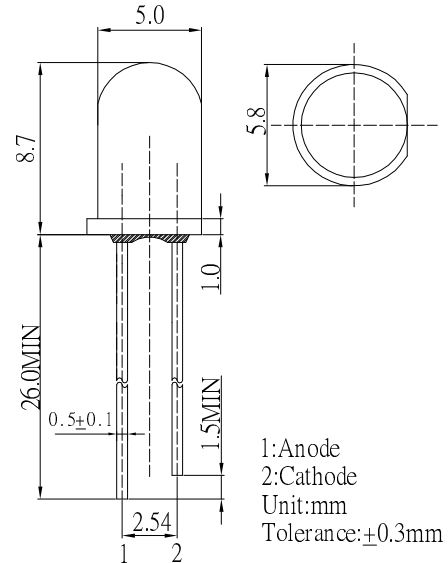

**■ Features**

- High Luminous LEDs
- 5mm Round Standard Directivity
- Superior Weather-resistance
- Flashing Type
- Water Clear Type

**■ Applications**

- Toys
- Games
- Audio
- Other Lighting

**■ Outline Dimension**

**■ Directivity**

\*Pulse width Max.10ms Duty ratio max 1/10

**■ Electrical -Optical Characteristics**

(Ta=25°C)

Item	Symbol	Condition	Min.	Typ.	Max.	Unit
DC Forward Voltage	V <sub>dd</sub>	I <sub>F</sub> =20mA	3.0	3.3	4.5	V
DC Reverse Current	I <sub>R</sub>	V <sub>R</sub> =5V	-	-	10	μA
Domi. Wavelength*	λ <sub>D</sub>	I <sub>F</sub> =20mA	585	590	595	nm
Luminous Intensity*	I <sub>v</sub>	I <sub>F</sub> =20mA	5000	6500	-	mcd
50% Power Angle	2θ <sub>1/2</sub>	I <sub>F</sub> =20mA	-	30	-	deg