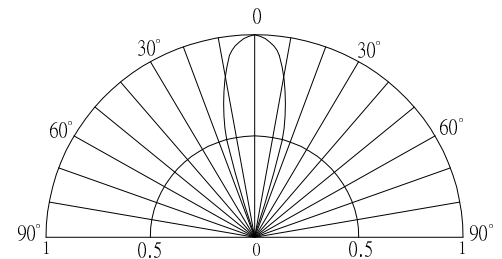

**■ Features**

- High Luminous LEDs
- 5mm Round Standard Directivity
- Superior Weather-resistance
- Flashing Type
- Water Clear Type

**■ Applications**

- Toys
- Games
- Audio
- Other Lighting

**■ Outline Dimension**

**■ Directivity**

\*Pulse width Max.10ms Duty ratio max 1/10

**■ Electrical -Optical Characteristics**

(Ta=25°C)

Item	Symbol	Condition	Min.	Typ.	Max.	Unit
DC Forward Voltage	V <sub>dd</sub>	I <sub>F</sub> =20mA	3.0	3.3	4.5	V
DC Reverse Current	I <sub>R</sub>	V <sub>R</sub> =5V	-	-	10	μA
Domi. Wavelength*	λ <sub>D</sub>	I <sub>F</sub> =20mA	585	590	595	nm
Luminous Intensity*	I <sub>v</sub>	I <sub>F</sub> =20mA	5000	6500	-	mcd
50% Power Angle	2θ <sub>1/2</sub>	I <sub>F</sub> =20mA	-	30	-	deg