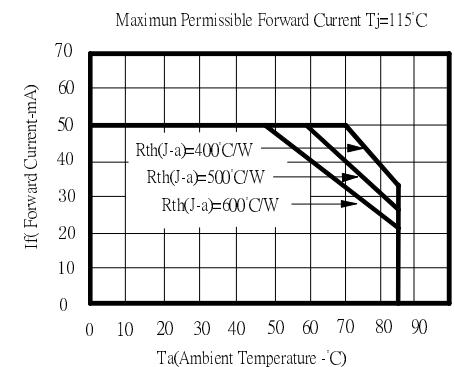

■Maximum Forward Current