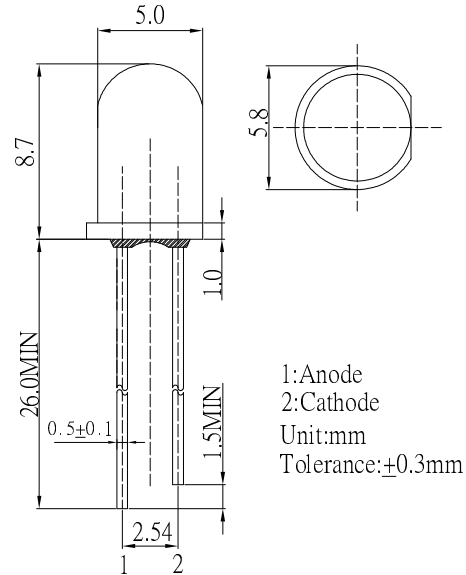

■Outline Dimension

■Absolute Maximum Rating

(Ta=25°C)

Item	Symbol	Value	Unit
DC Forward Current	I _F	50	mA
Pulse Forward Current*	I _{FP}	120	mA
Reverse Voltage	V _R	5	V
Power Dissipation	P _D	130	mW
Operating Temperature	T _{opr}	-40~ +85	°C
Storage Temperature	T _{stg}	-40 ~ +100	°C
Lead Soldering Temperature	T _{sol}	260°C/5sec	-

*Pulse width Max.10ms , Duty ratio max 1/10

■Directivity

■Electrical -Optical Characteristics

(Ta=25°C)

Item	Symbol	Condition	Min.	Typ.	Max.	Unit
DC Forward Voltage	V _F	I _F =20mA	1.8	2.1	2.6	V
DC Reverse Current	I _R	V _R =5V	-	-	10	μA
Domi. Wavelength*	λ _D	I _F =20mA	585	590	595	nm
Luminous Intensity*	I _v	I _F =20mA	14400	18000	-	mcd
50% Power Angle	2θ _{1/2}	I _F =20mA	-	15	-	deg