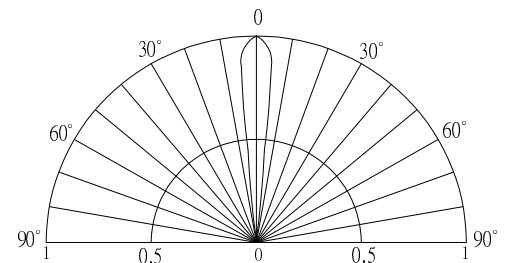

■Outline Dimension

■Absolute Maximum Rating

(Ta=25°C)

Item	Symbol	Value	Unit
DC Forward Current	I _F	50	mA
Pulse Forward Current*	I _{FP}	120	mA
Reverse Voltage	V _R	5	V
Power Dissipation	P _D	130	mW
Operating Temperature	T _{opr}	-40~ +85	°C
Storage Temperature	T _{stg}	-40 ~ +100	°C
Lead Soldering Temperature	T _{sol}	260°C/5sec	-

*Pulse width Max.10ms , Duty ratio max 1/10

■Directivity

■Electrical -Optical Characteristics

(Ta=25°C)

Item	Symbol	Condition	Min.	Typ.	Max.	Unit
DC Forward Voltage	V _F	I _F =20mA	1.8	2.1	2.6	V
DC Reverse Current	I _R	V _R =5V	-	-	10	μA
Domi. Wavelength*	λ _D	I _F =20mA	585	590	595	nm
Luminous Intensity*	I _v	I _F =20mA	14400	18000	-	mcd
50% Power Angle	2θ _{1/2}	I _F =20mA	-	15	-	deg