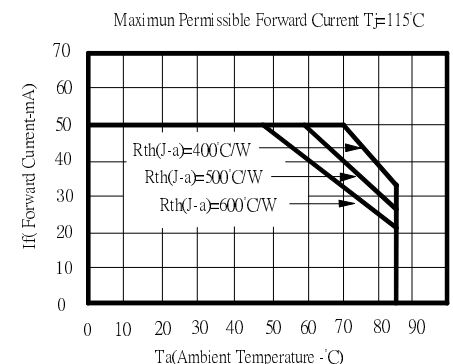

■Maximum Forward Current