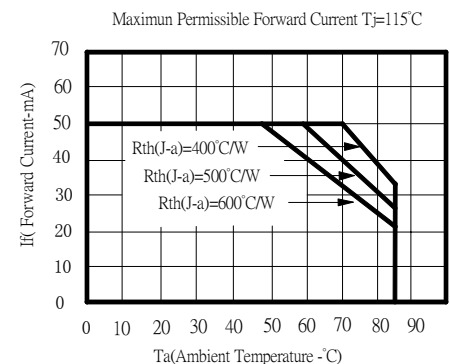

■Maximum Forward Current