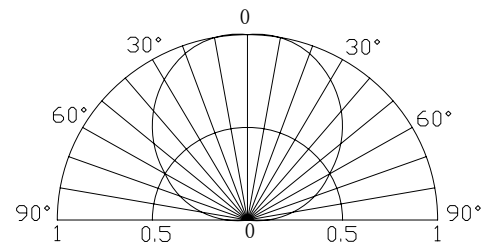

■Outline Dimension

■Absolute Maximum Rating

(Ta=25°C)

Item	Symbol	Value	Unit
DC Forward Current	I _F	50	mA
Pulse Forward Current*	I _{FP}	120	mA
Reverse Voltage	V _R	5	V
Power Dissipation	P _D	130	mW
Operating Temperature	Topr	-40~ +85	°C
Storage Temperature	Tstg	-40 ~ +100	°C
Lead Soldering Temperature	Tsol	260°C/5sec	-

*Pulse width Max.10ms , Duty ratio max 1/10

■Directivity

■Electrical -Optical Characteristics

(Ta=25°C)

Item	Symbol	Condition	Min.	Typ.	Max.	Unit
DC Forward Voltage	V _F	I _F =20mA	1.8	2.1	2.6	V
DC Reverse Current	I _R	V _R =5V	-	-	10	μA
Domi. Wavelength*	λ _D	I _F =20mA	585	590	595	nm
Luminous Intensity*	I _v	I _F =20mA	150	180	-	mcd
50% Power Angle	2θ _{1/2}	I _F =20mA	-	120	-	deg