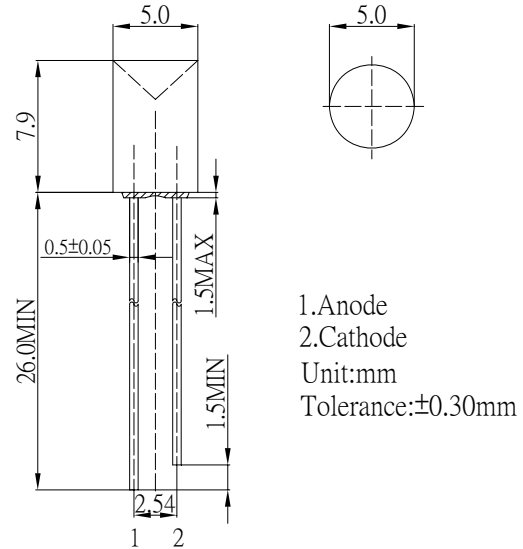

■Outline Dimension

■Absolute Maximum Rating

(Ta=25°C)

Item	Symbol	Value	Unit
DC Forward Current	I _F	50	mA
Pulse Forward Current*	I _{FP}	120	mA
Reverse Voltage	V _R	5	V
Power Dissipation	P _D	130	mW
Operating Temperature	Topr	-40~ +85	°C
Storage Temperature	Tstg	-40 ~ +100	°C
Lead Soldering Temperature	Tsol	260°C/5sec	-

*Pulse width Max.10ms , Duty ratio max 1/10

■Directivity

■Electrical -Optical Characteristics

(Ta=25°C)

Item	Symbol	Condition	Min.	Typ.	Max.	Unit
DC Forward Voltage	V _F	I _F =20mA	1.8	2.1	2.6	V
DC Reverse Current	I _R	V _R =5V	-	-	10	μA
Domi. Wavelength*	λ _D	I _F =20mA	585	590	595	nm
Luminous Intensity*	I _v	I _F =20mA	150	180	-	mcd
50% Power Angle	2θ _{1/2}	I _F =20mA	-	120	-	deg