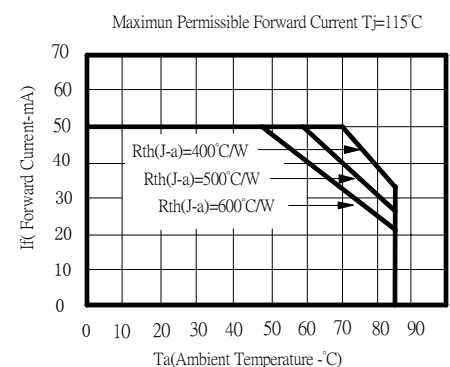

■Maximum Forward Current