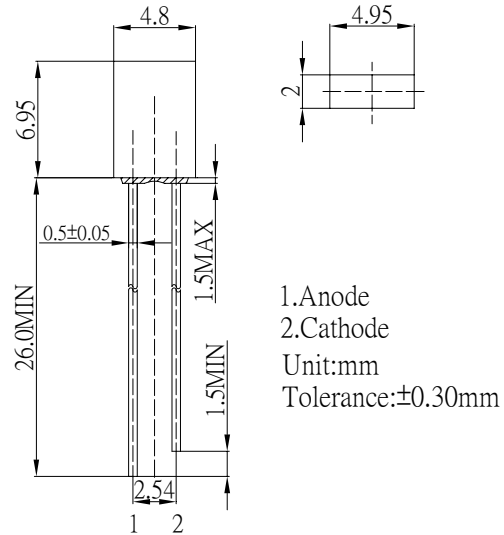

### ■Features

- High Luminous LEDs
- 2x5x7mm Rectangular Standard Directivity
- Superior Weather-resistance
- UV Resistant Epoxy
- Water Clear Type

### ■Outline Dimension

\*Pulse width Max.10ms , Duty ratio max 1/10