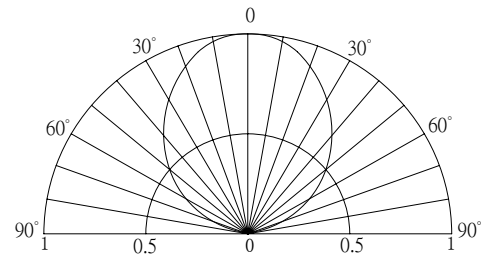

■Directivity