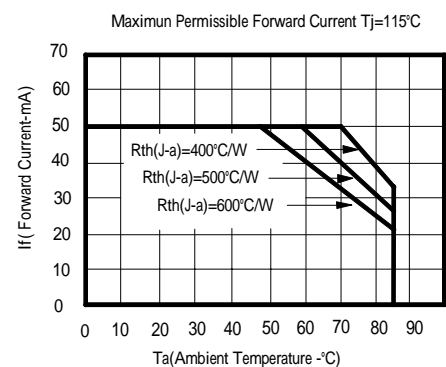

Maximum Forward Current