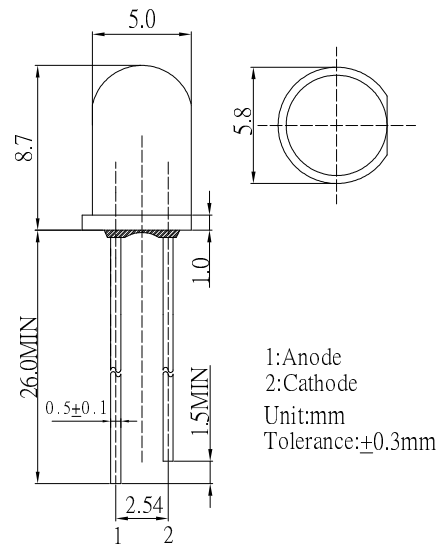

### ■ Features

- High Luminous LEDs
- 5mm Round Standard Directivity
- Superior Weather-resistance
- UV Resistant Epoxy
- Water Clear Type

### ■ Outline Dimension

\*Pulse width Max.10ms Duty ratio max 1/10