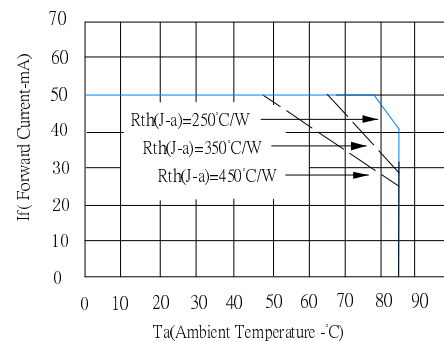

■ Maximum Forward Current

Maximum Permissible Forward Current $T_J=115^\circ C$