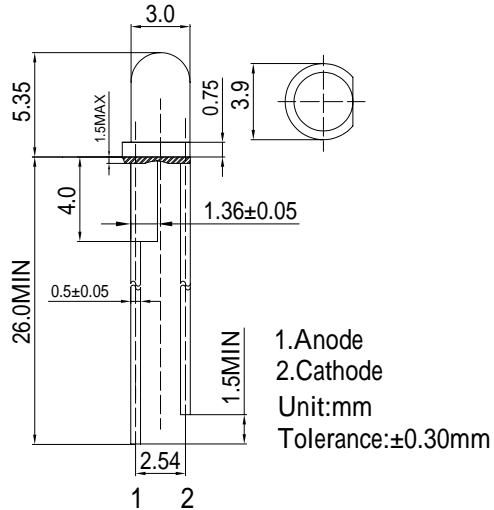

Features

- High Luminous LEDs
- 3mm Round Standard Directivity
- Superior Weather-resistance
- UV Resistant Epoxy
- Water Clear Type

Applications

- Traffic signal, Portable light source
- Signage and channel letter
- Decorating and entertainment lighting
- Architectural lighting
- Outdoor/Indoor applications/Other Lighting

Outline Dimension

Absolute Maximum Rating (Ta=25 °C)

Item	Symbol	Value	Unit
DC Forward Current	I _F	70	mA
Pulse Forward Current*	I _{FP}	120	mA
Reverse Voltage	V _R	5	V
Power Dissipation	P _D	196	mW
Operating Temperature	Topr	-30 ~ +85	
Storage Temperature	Tstg	-40 ~ +100	
Lead Soldering Temperature	Tsol	260 / 5sec	-

*Pulse width Max.10ms Duty ratio max 1/10

Directivity

Electrical -Optical Characteristics (Ta=25 °C)

Item	Symbol	Condition	Min.	Typ.	Max.	Unit
DC Forward Voltage	V _F	I _F =70mA	2.0	2.4	2.8	V
DC Reverse Current	I _R	V _R =5V	-	-	10	μA
Domi. Wavelength*	λ _D	I _F =70mA	590	594	597	nm
Luminous Intensity*	I _v	I _F =70mA	22000	25000	-	mcd
50% Power Angle	2θ _{1/2}	I _F =70mA	-	30	-	deg