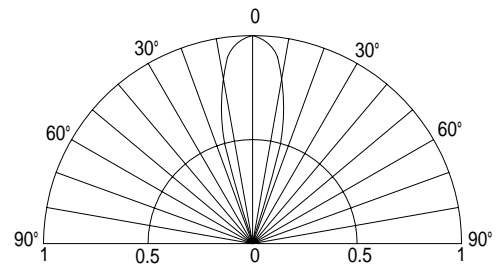

Outline Dimension

Absolute Maximum Rating (Ta=25 °C)

Item	Symbol	Value	Unit
DC Forward Current	I _F	70	mA
Pulse Forward Current*	I _{FP}	120	mA
Reverse Voltage	V _R	5	V
Power Dissipation	P _D	196	mW
Operating Temperature	Topr	-30 ~ +85	
Storage Temperature	Tstg	-40 ~ +100	
Lead Soldering Temperature	Tsol	260 / 5sec	-

*Pulse width Max.10ms Duty ratio max 1/10

Directivity

Electrical -Optical Characteristics (Ta=25 °C)

Item	Symbol	Condition	Min.	Typ.	Max.	Unit
DC Forward Voltage	V _F	I _F =70mA	2.0	2.4	2.8	V
DC Reverse Current	I _R	V _R =5V	-	-	10	μA
Domi. Wavelength*	λ _D	I _F =70mA	590	594	597	nm
Luminous Intensity*	I _v	I _F =70mA	22000	25000	-	mcd
50% Power Angle	2θ _{1/2}	I _F =70mA	-	30	-	deg