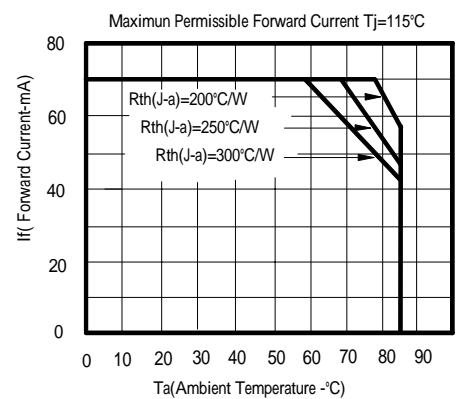

Maximum Forward DC Current