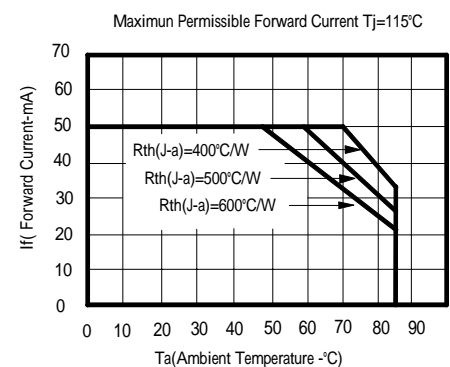

Maximum Forward Current