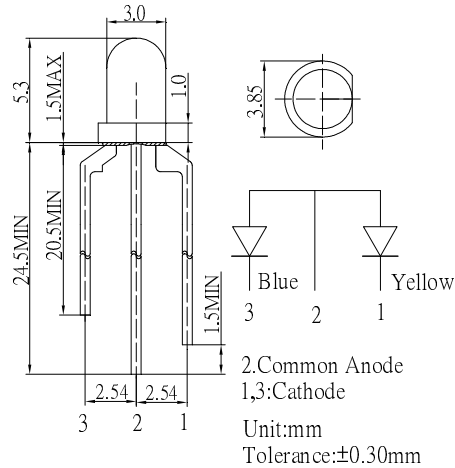

■Absolute Maximum Rating

(Ta=25°C)

Item	Symbol	Value		Unit
		Yellow	Blue	
DC Forward Current	I _F	50	30	mA
Pulse Forward Current*	I _{FP}	120	100	mA
Reverse Voltage	V _R	5	5	V
Power Dissipation	P _D	120	108	mW
Operating Temperature	Topr	-30~+85		°C
Storage Temperature	Tstg	-40 ~ +100		°C
Lead Soldering Temperature	Tsol	260°C/5sec		-

■Directivity

*Pulse width Max.10ms Duty ratio max 1/10

■Electrical -Optical Characteristics

(Ta=25°C)

Item	Symbol	Condition	Min.	Typ.	Max.	Unit
DC Forward Voltage	V _F (Yellow)	I _F =20mA	1.8	2.1	2.4	V
DC Forward Voltage	V _F (Blue)	I _F =20mA	2.9	3.1	3.6	V
DC Reverse Current	I _R	V _R =5V	-	-	10	μA
Domi. Wavelength*	λ _D (Yellow)	I _F =20mA	585	590	595	nm
	λ _D (Blue)	I _F =20mA	465	470	475	nm
Luminous Intensity*	I _v (Yellow)	I _F =20mA	-	3200	-	mcd
	I _v (Blue)	I _F =20mA	-	1500	-	mcd
50% Power Angle	2θ _{1/2}	I _F =20mA	-	30	-	deg