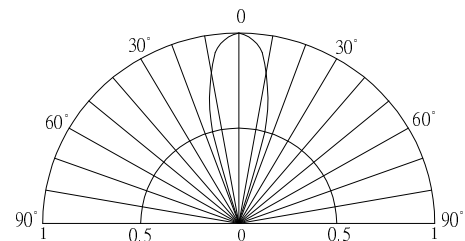

■Features

- High Luminous LEDs
- 3mm Round Standard Directivity
- Superior Weather-resistance
- UV Resistant Epoxy
- White diffused type

■Applications

- Toys
- Games
- Audio
- Other Lighting

■Outline Dimension

■Directivity

*Pulse width Max.10ms Duty ratio max 1/10

■Electrical -Optical Characteristics

(Ta=25°C)

Item	Symbol	Condition	Min.	Typ.	Max.	Unit
DC Forward Voltage	V _F (Yellow)	I _F =20mA	1.8	2.1	2.4	V
DC Forward Voltage	V _F (Blue)	I _F =20mA	2.9	3.1	3.6	V
DC Reverse Current	I _R	V _R =5V	-	-	10	μA
Domi. Wavelength*	λ _D (Yellow)	I _F =20mA	585	590	595	nm
	λ _D (Blue)	I _F =20mA	465	470	475	nm
Luminous Intensity*	I _v (Yellow)	I _F =20mA	-	3200	-	mcd
	I _v (Blue)	I _F =20mA	-	1500	-	mcd
50% Power Angle	2θ _{1/2}	I _F =20mA	-	30	-	deg