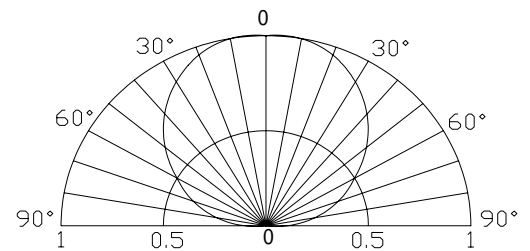

■Features

- High Luminous PLCC4 Top SMD LEDs
- 3.5x2.8x1.9mm Standard Directivity
- Superior Weather-resistance
- UV Resistant Silicone
- Water Clear Type

■Outline Dimension

■Applications

- Toys
- Audio
- Games
- Other Lighting

*Pulse width Max.10ms Duty ratio max 1/10

■Directivity

■Electrical -Optical Characteristics

(Ta=25)

Item	Symbol	Condition	Min.	Typ.	Max.	Unit
DC Forward Voltage	V _F (Yellow)	I _F =20mA	1.8	2.1	2.6	V
	V _F (YG)	I _F =20mA	1.8	2.1	2.6	V
DC Reverse Current	I _R	V _R =5V	-	-	10	μA
Domi. Wavelength*	λ _D (Yellow)	I _F =20mA	585	590	595	nm
	λ _D (YG)	I _F =20mA	565	570	575	nm
Luminous Intensity*	I _v (Yellow)	I _F =20mA	100	171	-	mcd
	I _v (YG)	I _F =20mA	30	50	-	mcd
50% Power Angle	2θ _{1/2}	I _F =20mA	-	120	-	deg