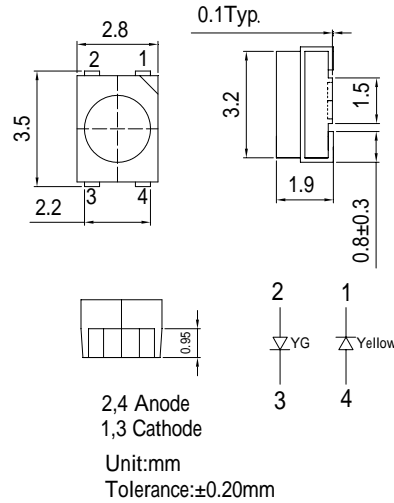

■Features

- High Luminous PLCC4 Top SMD LEDs
- 3.5x2.8x1.9mm Standard Directivity
- Superior Weather-resistance
- UV Resistant Silicone
- Water Clear Type

■Outline Dimension

■Applications

- Toys
- Audio
- Games
- Other Lighting

*Pulse width Max.10ms Duty ratio max 1/10

■Directivity

■Electrical -Optical Characteristics

(Ta=25)

Item	Symbol	Condition	Min.	Typ.	Max.	Unit
DC Forward Voltage	V _F (Yellow)	I _F =20mA	1.8	2.1	2.6	V
	V _F (YG)	I _F =20mA	1.8	2.1	2.6	V
DC Reverse Current	I _R	V _R =5V	-	-	10	μA
Domi. Wavelength*	λ _D (Yellow)	I _F =20mA	585	590	595	nm
	λ _D (YG)	I _F =20mA	565	570	575	nm
Luminous Intensity*	I _v (Yellow)	I _F =20mA	100	171	-	mcd
	I _v (YG)	I _F =20mA	30	50	-	mcd
50% Power Angle	2θ _{1/2}	I _F =20mA	-	120	-	deg