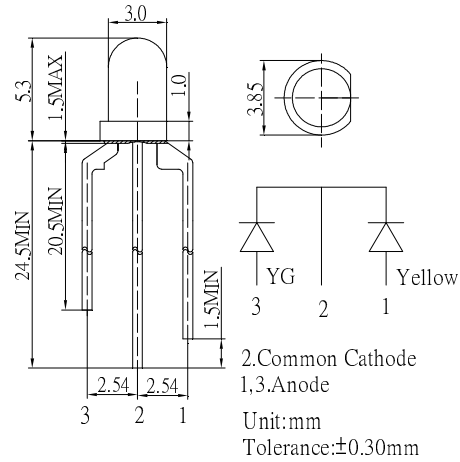

■Features

- High Luminous LEDs
- 3mm Round Standard Directivity
- Superior Weather-resistance
- UV Resistant Epoxy
- Water Clear Type

■Applications

- Toys
- Games
- Audio
- Other Lighting

■Outline Dimension

■Absolute Maximum Rating

(Ta=25°C)

Item	Symbol	Value		Unit
		Yellow	YG	
DC Forward Current	I _F	30	30	mA
Pulse Forward Current*	I _{FP}	100	100	mA
Reverse Voltage	V _R	5	5	V
Power Dissipation	P _D	78	78	mW
Operating Temperature	Topr	-30~+85		°C
Storage Temperature	Tstg	-40 ~ +100		°C
Lead Soldering Temperature	Tsol	260°C/5sec		-

*Pulse width Max.10ms Duty ratio max 1/10

■Directivity

■Electrical -Optical Characteristics

(Ta=25°C)

Item	Symbol	Condition	Min.	Typ.	Max.	Unit
DC Forward Voltage	V _F (Yellow)	I _F =20mA	1.8	2.1	2.6	V
DC Forward Voltage	V _F (YG)	I _F =20mA	1.8	2.1	2.6	V
DC Reverse Current	I _R	V _R =5V	-	-	10	μA
Domi. Wavelength*	λ _D (Yellow)	I _F =20mA	585	590	595	nm
	λ _D (YG)	I _F =20mA	565	570	575	nm
Luminous Intensity*	I _v (Yellow)	I _F =20mA	750	1120	-	mcd
	I _v (YG)	I _F =20mA	500	800	-	mcd
50% Power Angle	2θ _{1/2}	I _F =20mA	-	30	-	deg