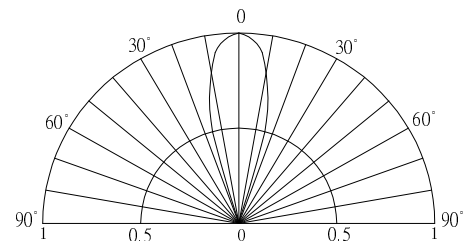

■Features

- High Luminous LEDs
- 3mm Round Standard Directivity
- Superior Weather-resistance
- UV Resistant Epoxy
- Water Clear Type

■Applications

- Toys
- Games
- Audio
- Other Lighting

■Outline Dimension

*Pulse width Max.10ms Duty ratio max 1/10

■Directivity

■Electrical -Optical Characteristics

(Ta=25°C)

Item	Symbol	Condition	Min.	Typ.	Max.	Unit
DC Forward Voltage	V _F (Yellow)	I _F =20mA	1.8	2.1	2.6	V
DC Forward Voltage	V _F (YG)	I _F =20mA	1.8	2.1	2.6	V
DC Reverse Current	I _R	V _R =5V	-	-	10	μA
Domi. Wavelength*	λ _D (Yellow)	I _F =20mA	585	590	595	nm
	λ _D (YG)	I _F =20mA	565	570	575	nm
Luminous Intensity*	I _v (Yellow)	I _F =20mA	750	1120	-	mcd
	I _v (YG)	I _F =20mA	500	800	-	mcd
50% Power Angle	2θ _{1/2}	I _F =20mA	-	30	-	deg