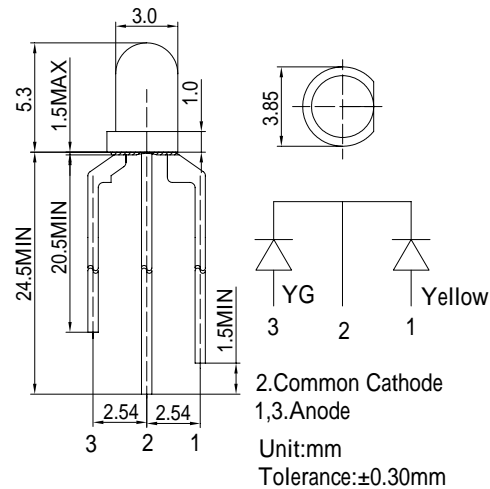

■Features

- High Luminous LEDs
- 3mm Round Standard Directivity
- Superior Weather-resistance
- UV Resistant Epoxy
- White Diffused Type

■Applications

- Toys
- Games
- Audio
- Other Lighting

■Outline Dimension

■Absolute Maximum Rating
(Ta=25)

Item	Symbol	Value		Unit
		Yellow	YG	
DC Forward Current	I_F	30	30	mA
Pulse Forward Current*	I_{FP}	100	100	mA
Reverse Voltage	V_R	5	5	V
Power Dissipation	P_D	78	78	mW
Operating Temperature	T_{opr}	-30~ +85		
Storage Temperature	T_{stg}	-40 ~ +100		
Lead Soldering Temperature	T_{sol}	260 /5sec		-

■Directivity

*Pulse width Max.10ms Duty ratio max 1/10

■Electrical -Optical Characteristics
(Ta=25)

Item	Symbol	Condition	Min.	Typ.	Max.	Unit
DC Forward Voltage	V_F (Yellow)	$I_F=20mA$	1.8	2.1	2.6	V
DC Forward Voltage	V_F (YG)	$I_F=20mA$	1.8	2.1	2.6	V
DC Reverse Current	I_R	$V_R=5V$	-	-	10	μA
Domi. Wavelength*	λ_D (Yellow)	$I_F=20mA$	585	590	595	nm
	λ_D (YG)	$I_F=20mA$	565	570	575	nm
Luminous Intensity*	I_v (Yellow)	$I_F=20mA$	330	550	-	mcd
	I_v (YG)	$I_F=20mA$	330	400	-	mcd
50% Power Angle	$2\theta_{1/2}$	$I_F=20mA$	-	30	-	deg