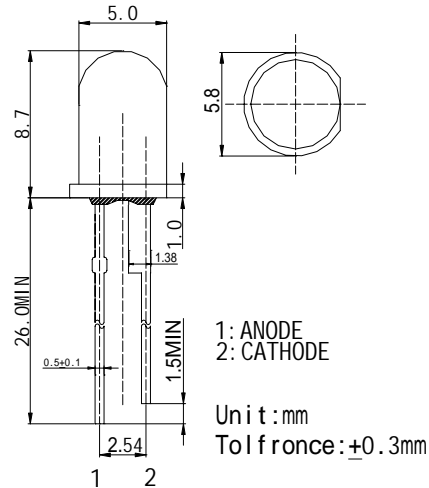

**■Features**

- High Power LEDs
- 5ø Standard Directivity
- Superior Weather-resistance
- UV Resistant Epoxy
- Water Clear Type

**■Applications**

- Automotive Dashboard Lighting
- Back Lighting

**■Outline Dimension**

**■Absolute Maximum Rating (Ta=25 °C)**

Item	Symbol	Value	Unit
DC Forward Current	$I_F$	100	mA
Pulse Forward Current*	$I_{FP}$	150	mA
Reverse Voltage	$V_R$	5	V
Power Dissipation	$P_D$	500	mW
Operating Temperature	$T_{opr}$	-30 ~ +80	
Storage Temperature	$T_{stg}$	-30 ~ +100	
Lead Soldering Temperature	$T_{sol}$	260 /3sec	-

\*Pulse width Max.10ms Duty ratio max 1/10

**■Directivity**

**■Electrical -Optical Characteristics (Ta=25 °C)**

Item	Symbol	Condition	Min.	Typ.	Max.	Unit
DC Forward Voltage	$V_F$	$I_F=75mA$	1.8	2.2	2.6	V
DC Reverse Current	$I_R$	$V_R=5V$	-	-	10	$\mu A$
Dom. Wavelength	$\lambda_D$	$I_F=75mA$	585	590	595	nm
Luminous Intensity	$I_v$	$I_F=75mA$	30000	50000	70000	mcd
50% Power Angle	$2\theta_{1/2}$	$I_F=75mA$	-	15	-	deg