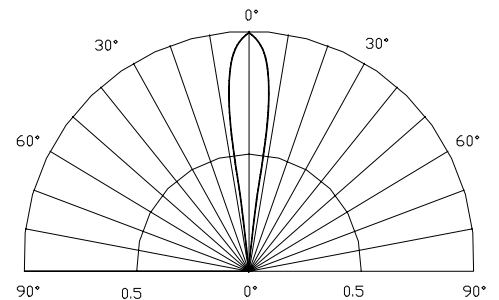

**■Features**

- High Power LEDs
- 5ø Standard Directivity
- Superior Weather-resistance
- UV Resistant Epoxy
- Water Clear Type

**■Applications**

- Automotive Dashboard Lighting
- Back Lighting

**■Outline Dimension**

\*Pulse width Max.10ms Duty ratio max 1/10

**■Directivity**

**■Electrical -Optical Characteristics (Ta=25 °C)**

Item	Symbol	Condition	Min.	Typ.	Max.	Unit
DC Forward Voltage	$V_F$	$I_F=75mA$	1.8	2.2	2.6	V
DC Reverse Current	$I_R$	$V_R=5V$	-	-	10	$\mu A$
Dom. Wavelength	$\lambda_D$	$I_F=75mA$	585	590	595	nm
Luminous Intensity	$I_v$	$I_F=75mA$	30000	50000	70000	mcd
50% Power Angle	$2\theta_{1/2}$	$I_F=75mA$	-	15	-	deg