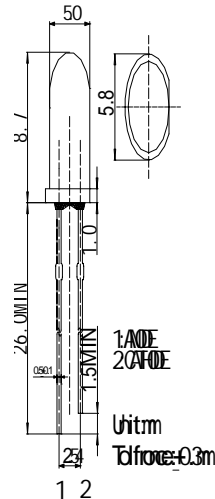

■Features

- High Power LEDs
- 5mm Standard Directivity
- Water Clear Type
- Flashing Type
- Superior Weather-resistance

■Applications

- Automotive Dashboard Lighting
- Traffic Signal Lamp

■Outline Dimension

*Pulse width Max.10ms Duty ratio max 1/10

■Directivity

■Electrical -Optical Characteristics

(Ta=25)

Item	Symbol	Condition	Min.	Typ.	Max.	Unit
Operating Voltage	Vdd	-	4.5	5.0	6.0	V
Operating Current	Iop	-	-	10	40	mA
Quiescent Current	Isb	-	-	1	5	uA
Driving Current	Iol	-	-	25	-	mA
Domi. Wavelength	λ_D	I _F =20mA	585	590	595	nm
Luminous Intensity	I _v	I _F =20mA	1120	1560	2180	mcd
50% Power Angle	2 $\theta_{1/2}$	I _F =20mA	-	30	-	deg