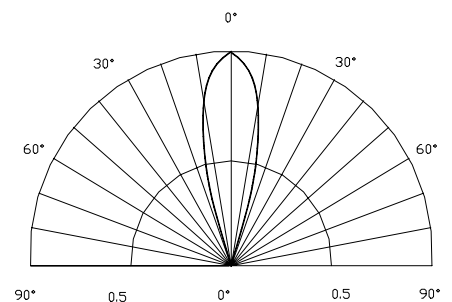

■Features

- High Power LEDs
- 5mm Standard Directivity
- Water Clear Type
- Flashing Type
- Superior Weather-resistance

■Applications

- Automotive Dashboard Lighting
- Traffic Signal Lamp

■Outline Dimension

*Pulse width Max.10ms Duty ratio max 1/10

■Directivity

■Electrical -Optical Characteristics

(Ta=25)

Item	Symbol	Condition	Min.	Typ.	Max.	Unit
Operating Voltage	Vdd	-	4.5	5.0	6.0	V
Operating Current	Iop	-	-	10	40	mA
Quiescent Current	Isb	-	-	1	5	uA
Driving Current	Iol	-	-	25	-	mA
Domi. Wavelength	λ_D	I _F =20mA	585	590	595	nm
Luminous Intensity	I _v	I _F =20mA	1120	1560	2180	mcd
50% Power Angle	2 $\theta_{1/2}$	I _F =20mA	-	30	-	deg