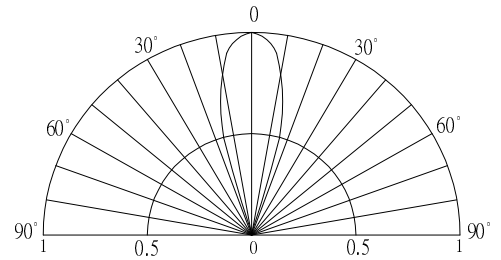

■ **Features**

- High Luminous LEDs
- 5mm Round Standard Directivity
- Superior Weather-resistance
- Flashing Type
- White Diffused Type

■ **Applications**

- Toys
- Games
- Audio
- Other Lighting

■ **Outline Dimension**

■ **Directivity**

■ **Electrical -Optical Characteristics**

(Ta=25°C)

Item	Symbol	Condit	Min.	Typ.	Max	Unit
DC Forward Voltage	V _{dd}	I _F =20mA	3.0	3.3	5.0	V
Oscillator Frequency*	F _{led}	I _F =20mA	-	1.8	-	Hz
Duty Cycle	Duty	I _F =20mA	-	1/2	-	-
Domi. Wavelength*	λ _D (Yellow)	I _F =20mA	585	590	595	nm
	λ _D (Green)	I _F =20mA	520	525	530	nm
Luminous Intensity*	I _v (Yellow)	I _F =20mA	2500	3500	-	mcd
	I _v (Green)	I _F =20mA	5800	7000	-	mcd
50% Power Angle	2θ _{1/2}	I _F =20mA	-	30	-	deg