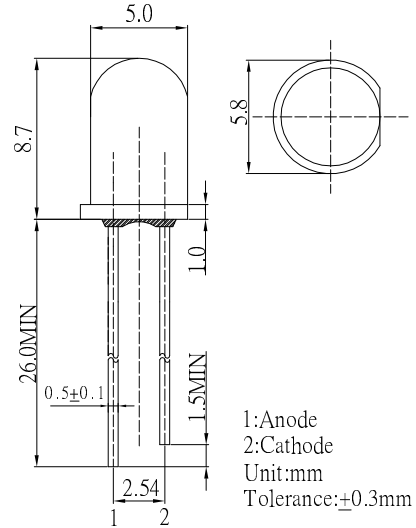

■ **Features**

- High Luminous LEDs
- 5mm Round Standard Directivity
- Superior Weather-resistance
- Flashing Type
- White Diffused Type

■ **Applications**

- Toys
- Games
- Audio
- Other Lighting

■ **Outline Dimension**

■ **Absolute Maximum Rating**

(Ta=25°C)

Item	Symbol	Value	Unit
Power Supply	Voltage	5	V
Operating Temperature	Topr	-30 ~ +85	°C
Storage Temperature	Tstg	-40 ~ +100	°C
Lead Soldering Temperature	Tsol	260°C/5sec	-

■ **Directivity**

■ **Electrical -Optical Characteristics**

(Ta=25°C)

Item	Symbol	Condit	Min.	Typ.	Max	Unit
DC Forward Voltage	V _{dd}	I _F =20mA	3.0	3.3	5.0	V
Oscillator Frequency*	F _{led}	I _F =20mA	-	1.8	-	Hz
Duty Cycle	Duty	I _F =20mA	-	1/2	-	-
Domi. Wavelength*	λ _D (Yellow)	I _F =20mA	585	590	595	nm
	λ _D (Green)	I _F =20mA	520	525	530	nm
Luminous Intensity*	I _v (Yellow)	I _F =20mA	2500	3500	-	mcd
	I _v (Green)	I _F =20mA	5800	7000	-	mcd
50% Power Angle	2θ _{1/2}	I _F =20mA	-	30	-	deg