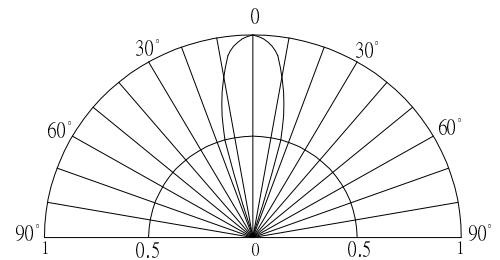

■ **Directivity**

*Pulse width Max.10ms Duty ratio max 1/10

■ **Electrical -Optical Characteristics (Ta=25°C)**

Item	Symbol	Condit	Min.	Typ.	Max.	Unit
DC Forward Voltage	V _{dd}	I _F =20mA	3.0	3.3	4.5	V
DC Reverse Current	I _R	V _R =5V	-	-	10	μA
Domi. Wavelength*	λ _D (Yellow)	I _F =20mA	585	590	595	nm
Chromaticity Coordinates*	x	I _F =20mA	-	0.31	-	
	y	I _F =20mA	-	0.34	-	
Luminous Intensity*	I _v (Yellow)	I _F =20mA	1120	1560	-	mcd
	I _v (White)	I _F =20mA	1120	1560	-	mcd
50% Power Angle	2θ _{1/2}	I _F =20mA	-	30	-	deg