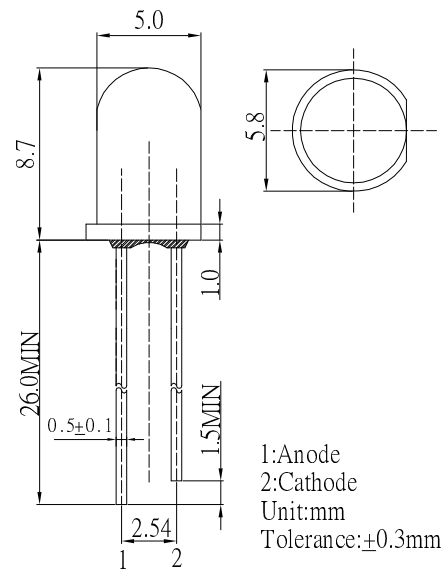

■ **Outline Dimension**

■ **Absolute Maximum Rating (Ta=25°C)**

Item	Symbol	Value	Unit
Oscillator Frequency	Fled	1.8	Hz
Power Supply	Voltage	4.5	V
Operating Temperature	Topr	-30 ~ +85	°C
Storage Temperature	Tstg	-40 ~ +100	°C
Lead Soldering Temperature	Tsol	260°C/5sec	-

■ **Directivity**

*Pulse width Max.10ms Duty ratio max 1/10

■ **Electrical -Optical Characteristics (Ta=25°C)**

Item	Symbol	Condit	Min.	Typ.	Max.	Unit
DC Forward Voltage	V _{dd}	I _F =20mA	3.0	3.3	4.5	V
DC Reverse Current	I _R	V _R =5V	-	-	10	μA
Domi. Wavelength*	λ _D (Yellow)	I _F =20mA	585	590	595	nm
Chromaticity Coordinates*	x	I _F =20mA	-	0.31	-	
	y	I _F =20mA	-	0.34	-	
Luminous Intensity*	I _v (Yellow)	I _F =20mA	1120	1560	-	mcd
	I _v (White)	I _F =20mA	1120	1560	-	mcd
50% Power Angle	2θ _{1/2}	I _F =20mA	-	30	-	deg