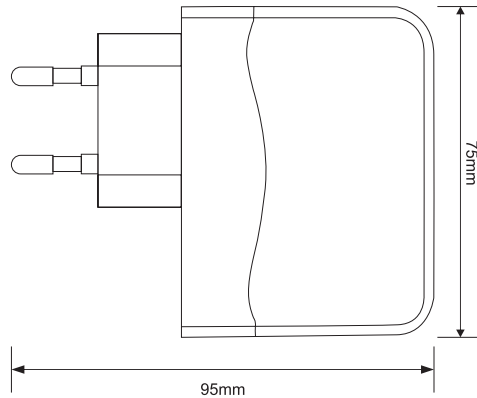

Art No. PA0096

USB Wall Charger 4 Ports, 24.5W

Package Content:

- 1 x USB Wall Charger
- 1 x User Manual

Packaging Information:

- Packing Dimension: 230 x 140 x 35mm
- Packing Weight: 0.165kg
- Carton Dimension: 480 x 280 x 240mm
- Carton Q'ty: 30pcs
- Carton Weight: 5.75kg

*USB cable is not included

* The specifications and pictures are subject to change without notice.
*All trade names referenced are the registered trademark of their respective owners.

PA0096

Made in China