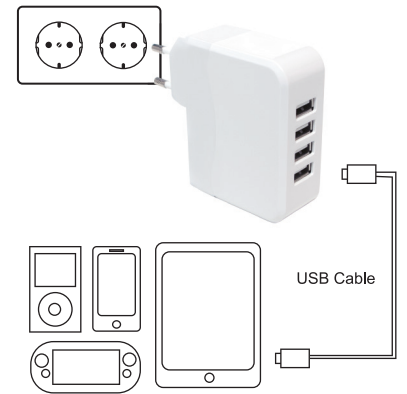

Packaging Information:

- Packing Dimension: 230 x 140 x 35mm
- Packing Weight: 0.165kg
- Carton Dimension: 480 x 280 x 240mm
- Carton Q'ty: 30pcs
- Carton Weight: 5.75kg

*USB cable is not included