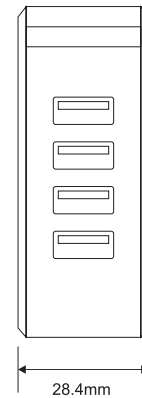

Art No. PA0096

USB Wall Charger 4 Ports, 24.5W

Package Content:

- 1 x USB Wall Charger
- 1 x User Manual

Packaging Information:

- Packing Dimension: 230 x 140 x 35mm
- Packing Weight: 0.165kg
- Carton Dimension: 480 x 280 x 240mm
- Carton Q'ty: 30pcs
- Carton Weight: 5.75kg

*USB cable is not included

* The specifications and pictures are subject to change without notice.
*All trade names referenced are the registered trademark of their respective owners.

PA0096

Made in China