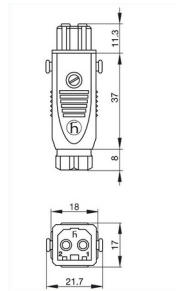

Industrial Connectors:Rectangular connectors ST-series:Cable socket:STAK 2 grau/grey

<http://e-catalog.hirschmann.com/link/57078-24228-24351-24352-35727/en/conf/uistate>

Picture

Drawing

Belden Deutschland GmbH

Im Gewerbepark 2
58579 Schalksmühle
Germany
Phone: +49 7127/14-1806
E-Mail: icos-sales@belden.com

The information published in the websites has been compiled as carefully as possible. It is subject to alteration without notice in technical as well as in price-related/commercial respect. The complete information and data were available on user documentation. Mandatory information can only be obtained by a concrete query.