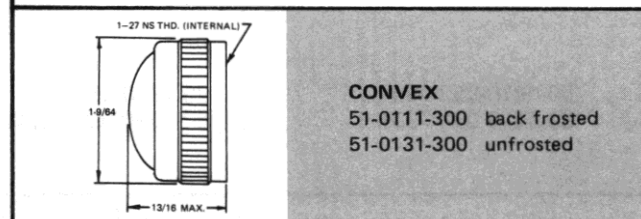

51-0410-0111-301 51-0410-0131-301	51-1310-0111-301 51-1310-0131-301