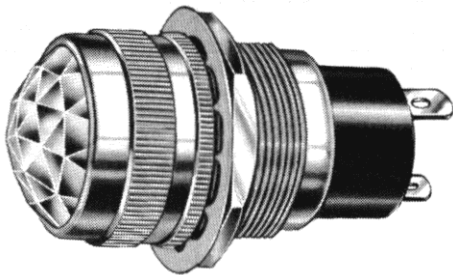

T-3 1/4
WITH MINIATURE
BAYONET BASE

See lamp ratings
on page K.

Large Incandescent Indicators

FOR MOUNTING IN 1" CLEARANCE HOLE

FOR 2 TO 120V OPERATION

For materials and finishes of products
in this group, see page 16D.

WITH SCREW-ON LENS CAPS

19 SERIES

19-0410-0531-301
Large Torpedo lens

BASE PART NUMBERS

19-0410-05-301

19-1310-05-301

CAP PART NUMBERS

COMPLETE ASSEMBLY PART NUMBERS

<p>19-0410-0511-301 19-0410-0531-301</p>	<p>19-1310-0511-301 19-1310-0531-301</p>
--	--

WITH SCREW-ON LENS CAPS

51-0410-0431-301
Faceted lens

51 SERIES

BASE PART NUMBERS

51-0410-01-301

51-1310-01-301

CAP PART NUMBERS