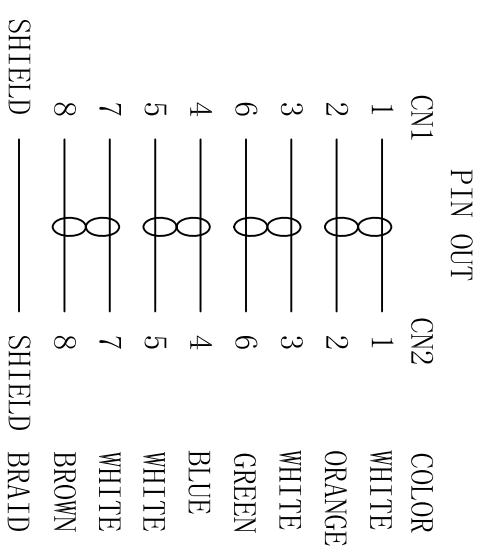

NOTE:

1. MATERIAL
- 1.1 CABLE: 26AWG BC\*4+BRAID SHIELD(16/5/0.12ALM)+LSZH JACKET  
CABLE MARKING:LogiLink S/FTP CAT6A 26AWG\*4P P1MF PATCH ISO/IEC 11801 & EN 50173 VERIFIED HALOGEN FREE
  - 1.2 CONNECTER: RJ45(8P8C) MALE CAT6 TYPE, WITH SHIELD  
INSULATION: CLEAR BLUE POLYESTER  
CONTACTS:BRASS, GOLD PLATED 3u'  
SHIELD: STEEL, NICKEL PLATED.
  - 1.3 PVC MOLDING: PVC
  - 1.4 ALL COMPONENTS ARE ROHS COMPLIANT.
2. ELECTRICAL
  - 2.1 100% OPEN AND SHORT TEST

| Length          | Tolerance | CQ3xx1S | white |
|-----------------|-----------|---------|-------|
| ≤1000mm         | ±30mm     | CQ3xx2S | grey  |
| 1000<L≤5000mm   | ±50mm     | CQ3xx3S | black |
| 5000<L≤10000mm  | ±100mm    | CQ3xx4S | red   |
| 10000<L≤20000mm | ±200mm    | CQ3xx5S | green |
| 20000mm<L       | ±500mm    | CQ3xx6S | blue  |
|                 |           | CQ3xx9S | pink  |