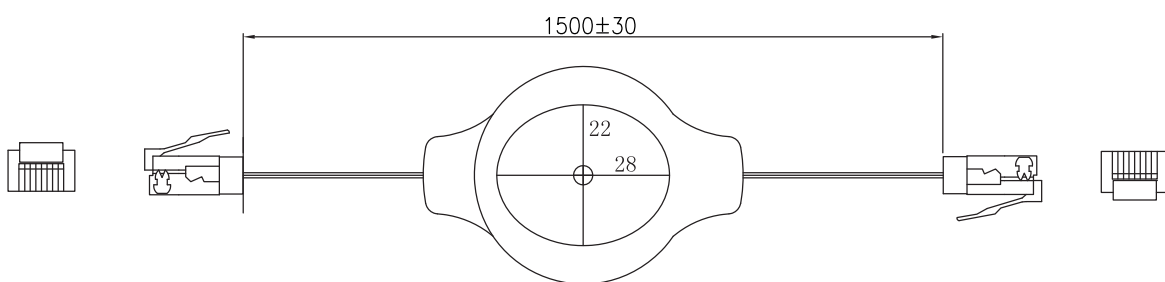

Technical Drawings

CP1041R

4 052792 031379
Made in China

www.logilink.de

RoHS
compliant

* The specifications and pictures are subject to change without notice.
*All trade names referenced are the registered trademark of their respective owners.