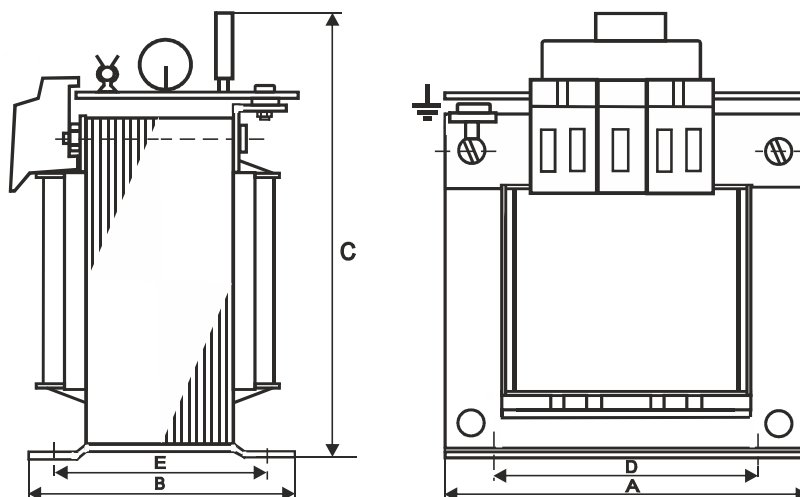

Power supplies built on a base of STM transformers with DC output designed to be built into industrial installations and process control equipment. They feature filtration system (STLF type) or stabilisation system (STLS type). The transformers are made with Class I insulation and protection grade IP00, maximum ambient temperature 40°C, thermal class of insulation B (130°C), manufactured in compliance with EN 61558

**Rated power:** 1 - 10 A DC

**Rated voltage PRI:** 230 V or 400 V 50/60 Hz

**Rated voltage SEC:** 24V DC

Type	Output	Dimensions [mm]					Mounting	Weight [kg]
		A	B	C	D	E		
STLF 30	24VDC/1A	66	53	94	50	40	M4	1,40
STLS 50	24VDCSTAB/1A	66	65	110	50	52	M4	1,60
STLF 75	24VDC/2A	84	61	110	64	47	M4	1,90
STLF 100	24VDC/3A	84	75	110	64	61	M4	2,10
STLF 200	24VDC/5A	96	87	120	84	70	M5	4,65
STLF 400	24VDC/10A	120	103	161	80	82	M5	5,80