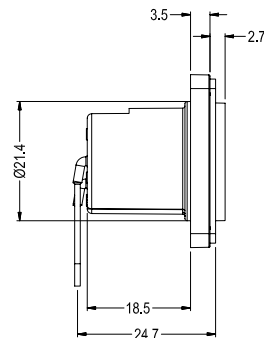

*For further information, contact: sales@cliffuk.co.uk

Cliff Electronic Components Limited,

76 Holmethorpe Avenue, Holmethorpe Ind. Estate,
Redhill, Surrey RH1 2PF U.K.

Tel: +44 (0)1737 771375 Fax: +44 (0)1737 766012

Visit us online at:

www.cliffuk.co.uk