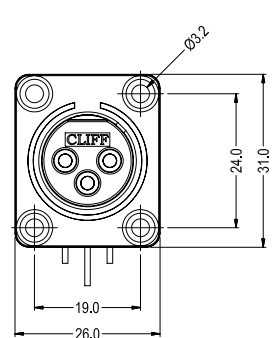

*For further information, contact: sales@cliffuk.co.uk

Cliff Electronic Components Limited,

76 Holmethorpe Avenue, Holmethorpe Ind. Estate,
Redhill, Surrey RH1 2PF U.K.

Tel: +44 (0)1737 771375 Fax: +44 (0)1737 766012

Visit us online at:

www.cliffuk.co.uk