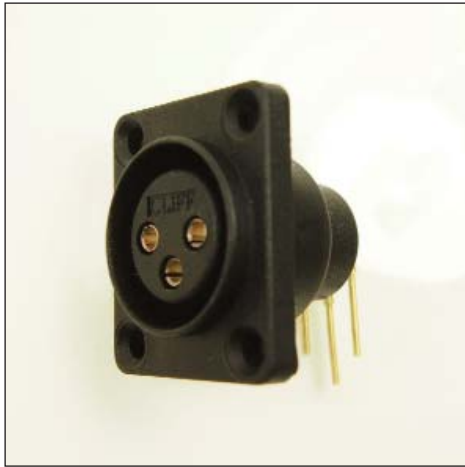

CLIFF

AIRTIGHT XLR

The airtight XLR is the latest XLR connector designed and made by Cliff UK. It is an airtight connector, primarily intended for applications such as active speakers, where it is detrimental to have air movement in and out of the enclosure.

The movement of the speaker diaphragm can cause air pressure changes. This air can produce noise if leaked in and out of the enclosure via any small holes. A gasket is supplied to seal the socket flange against the enclosure. The gasket can be fitted on the front or rear of the XLR depending on preferred mounting. 3 mounting types available. Contacts are gold plated.

Rated Current: 3 Pin 5A. Nominal, 15A. Max.*

Rated Voltage: 250VAC Max.*

Part Numbers:

CP30060	AUDIO CONN AT-XLR-M	(Solder bucket)
CP30070	AUDIO CONN AT-XLR-F	(Solder bucket)
CP30061	AUDIO CONN AT-XLR-M PCB	(Vertical PCB)
CP30071	AUDIO CONN AT-XLR-F PCB	(Vertical PCB)
CP30062	AUDIO CONN AT-XLR-M 90d PCB	(90° PCB)
CP30072	AUDIO CONN AT-XLR-F 90d PCB	(90° PCB)