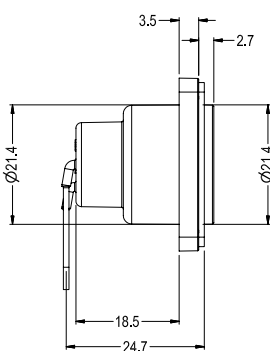

The movement of the speaker diaphragm can cause air pressure changes. This air can produce noise if leaked in and out of the enclosure via any small holes. A gasket is supplied to seal the socket flange against the enclosure. The gasket can be fitted on the front or rear of the XLR depending on preferred mounting. 3 mounting types available. Contacts are gold plated.

Rated Current: 3 Pin 5A. Nominal, 15A. Max.*

Rated Voltage: 250VAC Max.*

Part Numbers:

CP30060	AUDIO CONN AT-XLR-M	(Solder bucket)
CP30070	AUDIO CONN AT-XLR-F	(Solder bucket)
CP30061	AUDIO CONN AT-XLR-M PCB	(Vertical PCB)
CP30071	AUDIO CONN AT-XLR-F PCB	(Vertical PCB)
CP30062	AUDIO CONN AT-XLR-M 90d PCB	(90° PCB)
CP30072	AUDIO CONN AT-XLR-F 90d PCB	(90° PCB)