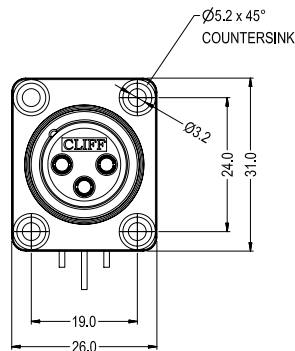

CLIFF

AIRTIGHT XLR

The airtight XLR is the latest XLR connector designed and made by Cliff UK. It is an airtight connector, primarily intended for applications such as active speakers, where it is detrimental to have air movement in and out of the enclosure.

The movement of the speaker diaphragm can cause air pressure changes. This air can produce noise if leaked in and out of the enclosure via any small holes. A gasket is supplied to seal the socket flange against the enclosure. The gasket can be fitted on the front or rear of the XLR depending on preferred mounting. 3 mounting types available. Contacts are gold plated.

Rated Current: 3 Pin 5A. Nominal, 15A. Max.*

Rated Voltage: 250VAC Max.*

Part Numbers:

CP30060	AUDIO CONN AT-XLR-M	(Solder bucket)
CP30070	AUDIO CONN AT-XLR-F	(Solder bucket)
CP30061	AUDIO CONN AT-XLR-M PCB	(Vertical PCB)
CP30071	AUDIO CONN AT-XLR-F PCB	(Vertical PCB)
CP30062	AUDIO CONN AT-XLR-M 90d PCB	(90° PCB)
CP30072	AUDIO CONN AT-XLR-F 90d PCB	(90° PCB)