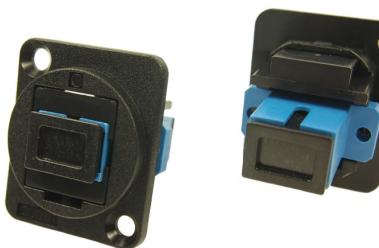

## FEED THROUGH CONNECTORS FT Series

The FT Series of true feed through connectors are perfect for developing custom I/O configurations for wall-plates, rack panels, etc. ALL fit within a standard XLR panel cutout, and use common cabling for front and back connections. No soldering, no punch terminations, just use the standard cable for that particular connector style. Mount from the front or back, low rear profile accommodates the tightest “behind the panel” spaces. Available in a wide variety of styles.

**Part No.**      **Description**  
**CP30208N**    USB 2.0 A to USB 2.0 A, Nickel Plated, CSK hole.  
**CP30208NX**    As above with Plain hole

**Part No.**      **Description**  
**CP30209N**    USB 2.0 A to USB 2.0 B, Nickel Plated, CSK hole.  
**CP30209NX**    As above with Plain hole

**Part No.**      **Description**  
**CP30213**      LC Duplex SM adaptor, Black, CSK Hole  
**CP30213X**      As above with Plain hole

**Part No.**      **Description**  
**CP30214**      LC Duplex MM, Black, CSK Hole  
**CP30214X**      As above with Plain hole

**Part No.**      **Description**  
**CP30215**      SC Simplex SM, Black, CSK Hole  
**CP30215X**      As above with Plain hole

**Part No.**      **Description**  
**CP30216**      SC Simplex MM, Black, CSK Hole  
**CP30216X**      As above with Plain hole