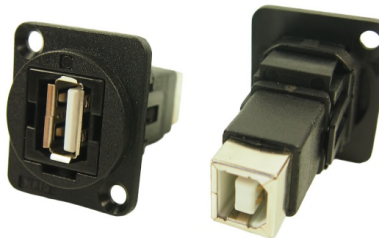

## FEED THROUGH CONNECTORS FT Series

The FT Series of true feed through connectors are perfect for developing custom I/O configurations for wall-plates, rack panels, etc. ALL fit within a standard XLR panel cutout, and use common cabling for front and back connections. No soldering, no punch terminations, just use the standard cable for that particular connector style. Mount from the front or back, low rear profile accommodates the tightest “behind the panel” spaces. Available in a wide variety of styles.

Part No.	Description
<b>CP30200G</b>	HDMI A Female to HDMI A, Gold Plated, CSK hole.
<b>CP30200GX</b>	As above with Plain hole.

Part No.	Description
<b>CP30205N</b>	USB 3.0 A to USB 3.0 A, Nickel Plated, CSK hole.
<b>CP30205NX</b>	As above with Plain hole

Part No.	Description
<b>CP30206N</b>	USB 3.0 B to USB 3.0 A, Nickel Plated, CSK hole.
<b>CP30206NX</b>	As above with Plain hole

**Part No.**      **Description**  
**CP30207N**    USB 2.0 B to USB 2.0 A, Nickel Plated, CSK hole.  
**CP30207NX**    As above with Plain hole

**Part No.**      **Description**  
**CP30208N**    USB 2.0 A to USB 2.0 A, Nickel Plated, CSK hole.  
**CP30208NX**    As above with Plain hole

**Part No.**      **Description**  
**CP30209N**    USB 2.0 A to USB 2.0 B, Nickel Plated, CSK hole.  
**CP30209NX**    As above with Plain hole