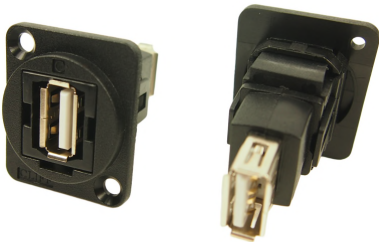

## FEED THROUGH CONNECTORS FT Series

The FT Series of true feed through connectors are perfect for developing custom I/O configurations for wall-plates, rack panels, etc. ALL fit within a standard XLR panel cutout, and use common cabling for front and back connections. No soldering, no punch terminations, just use the standard cable for that particular connector style. Mount from the front or back, low rear profile accommodates the tightest “behind the panel” spaces. Available in a wide variety of styles.

Part No.	Description
<b>CP30200G</b>	HDMI A Female to HDMI A, Gold Plated, CSK hole.
<b>CP30200GX</b>	As above with Plain hole.

Part No.	Description
<b>CP30205N</b>	USB 3.0 A to USB 3.0 A, Nickel Plated, CSK hole.
<b>CP30205NX</b>	As above with Plain hole

Part No.	Description
<b>CP30206N</b>	USB 3.0 B to USB 3.0 A, Nickel Plated, CSK hole.
<b>CP30206NX</b>	As above with Plain hole

**Part No.**      **Description**  
**CP30207N**    USB 2.0 B to USB 2.0 A, Nickel Plated, CSK hole.  
**CP30207NX**    As above with Plain hole

**Part No.**      **Description**  
**CP30208N**    USB 2.0 A to USB 2.0 A, Nickel Plated, CSK hole.  
**CP30208NX**    As above with Plain hole

**Part No.**      **Description**  
**CP30209N**    USB 2.0 A to USB 2.0 B, Nickel Plated, CSK hole.  
**CP30209NX**    As above with Plain hole