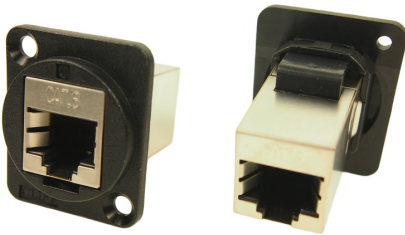

**Part No.**      **Description**  
**CP30215**      SC Simplex SM, Black, CSK Hole  
**CP30215X**      As above with Plain hole

**Part No.**      **Description**  
**CP30216**      SC Simplex MM, Black, CSK Hole  
**CP30216X**      As above with Plain hole

**Part No.**      **Description**  
**CP30217**      Toslink, CSK Hole  
**CP30217X**      As above with Plain hole

**NEW**

**Part No.**      **Description**  
**CP30220S**      FTP Cat5e RJ45-RJ45, Shielded, CSK Hole  
**CP30220SX**      As above with Plain hole

**Part No.**      **Description**  
**CP30220**      UTP Cat5e RJ45-RJ45, CSK Hole  
**CP30220X**      As above with Plain hole

**Part No.**      **Description**  
**CP30222S**      FTP Cat6 RJ45-RJ45, Shielded, CSK Hole  
**CP30222SX**      As above with Plain hole