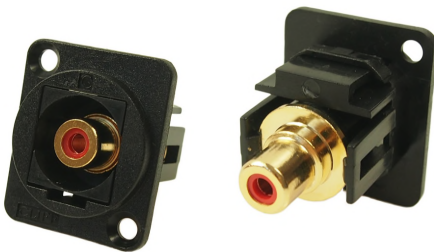

**Part No.**      **Description**  
**CP30215**      SC Simplex SM, Black, CSK Hole  
**CP30215X**      As above with Plain hole

**Part No.**      **Description**  
**CP30216**      SC Simplex MM, Black, CSK Hole  
**CP30216X**      As above with Plain hole

**Part No.**      **Description**  
**CP30217**      Toslink, CSK Hole  
**CP30217X**      As above with Plain hole

**NEW**

**Part No.**      **Description**  
**CP30220S**      FTP Cat5e RJ45-RJ45, Shielded, CSK Hole  
**CP30220SX**      As above with Plain hole

**Part No.**      **Description**  
**CP30220**      UTP Cat5e RJ45-RJ45, CSK Hole  
**CP30220X**      As above with Plain hole

**Part No.**      **Description**  
**CP30222S**      FTP Cat6 RJ45-RJ45, Shielded, CSK Hole  
**CP30222SX**      As above with Plain hole

**Part No.**      **Description**  
**CP30222**      UTP Cat6 RJ45-RJ45, CSK Hole  
**CP30222X**      As above with Plain hole

**Part No.**      **Description**  
**CP30230**      RCA Phono RED, CSK Hole  
**CP30230X**      As above with Plain hole  
**CP30231**      RCA Phono WHITE, CSK Hole  
**CP30231X**      As above with Plain hole  
**CP30232**      RCA Phono YELLOW, CSK Hole  
**CP30232X**      As above with Plain hole  
 Other colours available on request.