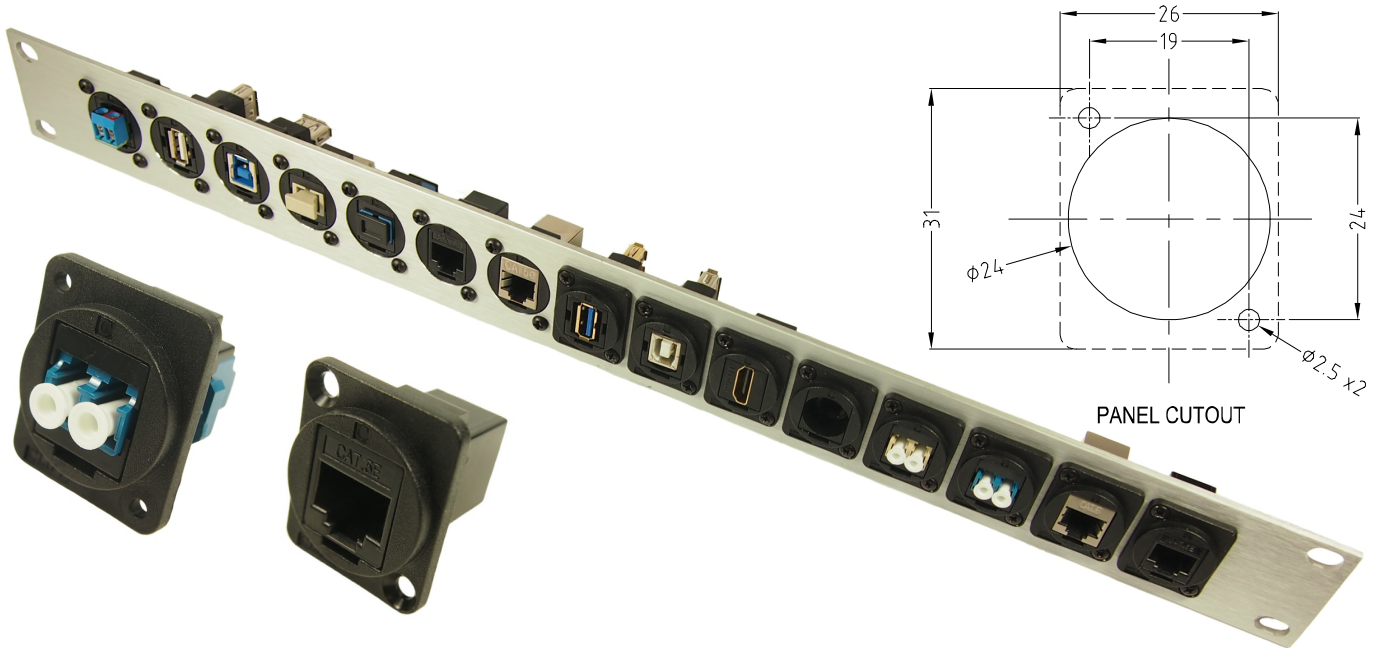

## FEED THROUGH CONNECTORS FT Series

The FT Series of true feed through connectors are perfect for developing custom I/O configurations for wall-plates, rack panels, etc. ALL fit within a standard XLR panel cutout, and use common cabling for front and back connections. No soldering, no punch terminations, just use the standard cable for that particular connector style. Mount from the front or back, low rear profile accommodates the tightest “behind the panel” spaces. Available in a wide variety of styles.

Part No.	Description
<b>CP30200G</b>	HDMI A Female to HDMI A, Gold Plated, CSK hole.
<b>CP30200GX</b>	As above with Plain hole.

Part No.	Description
<b>CP30205N</b>	USB 3.0 A to USB 3.0 A, Nickel Plated, CSK hole.
<b>CP30205NX</b>	As above with Plain hole

Part No.	Description
<b>CP30206N</b>	USB 3.0 B to USB 3.0 A, Nickel Plated, CSK hole.
<b>CP30206NX</b>	As above with Plain hole

**Part No.**      **Description**  
**CP30207N**    USB 2.0 B to USB 2.0 A, Nickel Plated, CSK hole.  
**CP30207NX**    As above with Plain hole

**Part No.**      **Description**  
**CP30208N**    USB 2.0 A to USB 2.0 A, Nickel Plated, CSK hole.  
**CP30208NX**    As above with Plain hole

**Part No.**      **Description**  
**CP30209N**    USB 2.0 A to USB 2.0 B, Nickel Plated, CSK hole.  
**CP30209NX**    As above with Plain hole