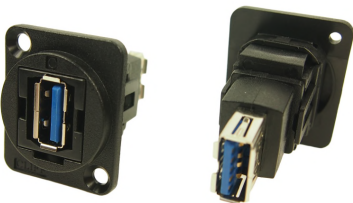

## FEED THROUGH CONNECTORS FT Series

The FT Series of true feed through connectors are perfect for developing custom I/O configurations for wall-plates, rack panels, etc. ALL fit within a standard XLR panel cutout, and use common cabling for front and back connections. No soldering, no punch terminations, just use the standard cable for that particular connector style. Mount from the front or back, low rear profile accommodates the tightest “behind the panel” spaces. Available in a wide variety of styles.

Part No.	Description
<b>CP30200G</b>	HDMI A Female to HDMI A, Gold Plated, CSK hole.
<b>CP30200GX</b>	As above with Plain hole.

Part No.	Description
<b>CP30205N</b>	USB 3.0 A to USB 3.0 A, Nickel Plated, CSK hole.
<b>CP30205NX</b>	As above with Plain hole

Part No.	Description
<b>CP30206N</b>	USB 3.0 B to USB 3.0 A, Nickel Plated, CSK hole.
<b>CP30206NX</b>	As above with Plain hole

**Part No.**      **Description**  
**CP30207N**    USB 2.0 B to USB 2.0 A, Nickel Plated, CSK hole.  
**CP30207NX**    As above with Plain hole

**Part No.**      **Description**  
**CP30213**      LC Duplex SM adaptor, Black, CSK Hole  
**CP30213X**      As above with Plain hole

**Part No.**      **Description**  
**CP30214**      LC Duplex MM, Black, CSK Hole  
**CP30214X**      As above with Plain hole