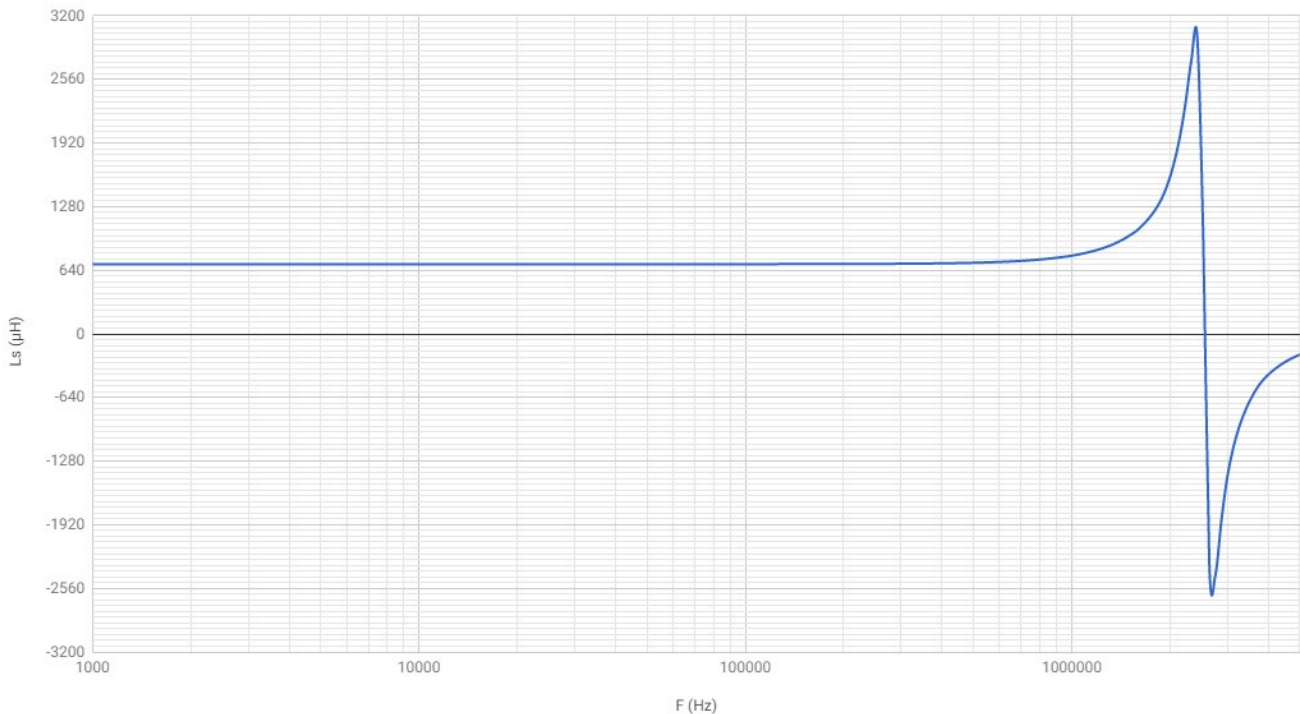

PROPERTIES:

- Inductance@125kHz: 702 μ H
- Inductance tolerance@125kHz: $\pm 10\%$
- RDC=5,59 Ω
- RDC tolerance: $\pm 10\%$
- Temperature class F (155°C)

CHARACTERISTICS:

Inductance