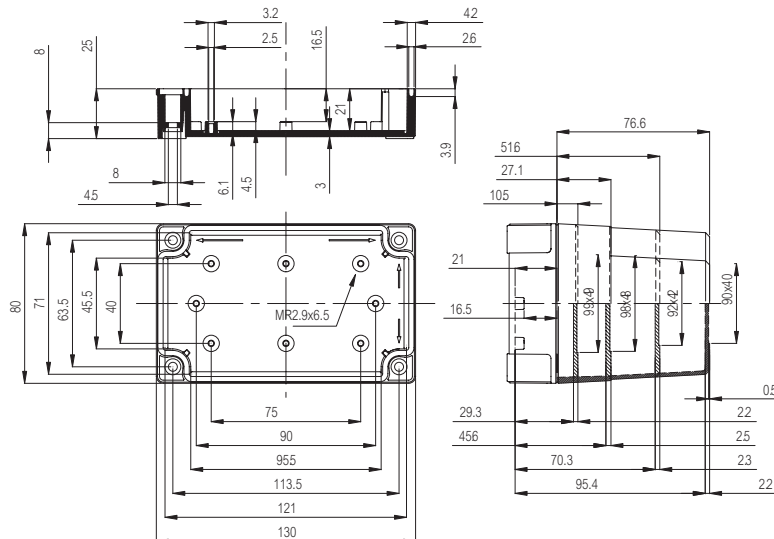

MNX PC 100/35 LG

Sample photo

Order symbol: PC 100/35 LG
Product nbr: 6012301
Description: Enclosure, PC
Remarks: Grey cover

EAN: 6418074022011
EI. number:
Finland: 3420303
Electric No. Denmark: 8212022001
Electric No. Italy: 7351010
Electric No. Sweden: 2535503

Including: Base with TPE gasket, screws for mounting plate/DIN-rail and cover with polyamide cover screws.

Dimensions:				Accessories:	
	Length	Width	Height		
mm:	130	80	35	MIN 5	DIN-15 Mounting rail
inch:	5.1	3.1	1.4	MIN 10	DIN-15 Mounting rail
Materials:				MIV 5	DIN-35 Mounting rail
Material:	Polycarbonate			MIV 10	DIN-35 Mounting rail
Base colour:	RAL 7035 -light grey			FP A 100/130	Front plate (Aluminium)
Cover screws material:	Polyamide			HFP 130	Front plate hinge series
Cover colour:	RAL 7035 -light grey			FP 22046	Wall fastening lug (4 pcs)
Cover screws colour:	Grey			Rating:	
Gasket material:	TPE			Ingress Protection (EN 60529): IP66/IP67	
Temperatures:				Impact Resistance (EN 62262): IK08	
Temperature °C (short term):	-40 ... 120 °C			Electrical insulation: Totally insulated	
Temperature °C (continuous):	-40 ... 80 °C			Halogen free (DIN/VDE 0472, Part 815): 1	
Temperature °F (short term):	-40 ... 250 °F			UV resistance: UL 508	
Temperature °F (continuous):	-40 ... 175 °F			Flammability Rating: UL 746C 5V	
Accessories:				Glow Wire Test (IEC 695-2-1) °C: 960	
MIV 100	Mounting plate (Galvanized steel)			NEMA Class: NEMA 1, 4, 4X, 6	
				Certificates:	
				Germanischer Lloyd (GL)	
				SGS Fimko	
				Gost R	