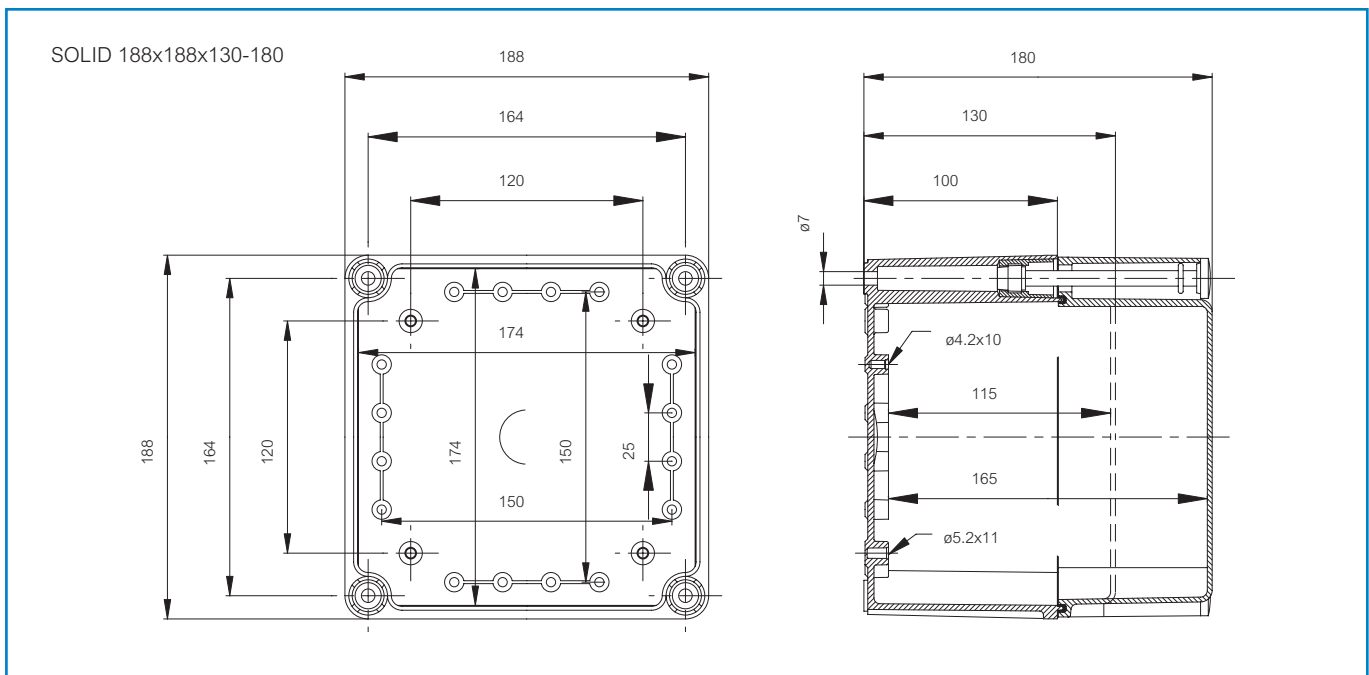

SOLID PC 1919 13 T

Order symbol: PC 1919 13 T
Product nbr: 5330059
Description: Enclosure, PC
Remarks: Transparent cover

EAN: 6418074005397
EI. number:
Finland: 3423801
Electric No. Italy: 7402010
Electric No. Sweden: 2539436

Including: Base with screws for mounting plate, cover with PUR gasket and polyamide cover screws.

Dimensions:	Length	Width	Height	Accessories:	
mm:	188	188	130	EKHXT	Mounting plate isolated
inch:	7.4	7.4	5.1	EKV 12	DIN-35 Mounting rail

Materials:		Rating:
Material:	Polycarbonate	Ingress Protection (EN 60529): IP66/IP67
Base colour:	RAL 7035 -light grey	Impact Resistance (EN 62262): IK08/IK09
Cover screws material:	Polyamide	Electrical insulation: Totally insulated
Cover colour:	Clear transparent	Halogen free (DIN/VDE 0472, Part 815): 1
Cover screws colour:	Grey	UV resistance: UL 508
Gasket material:	Polyurethane	Flammability Rating: UL 746C 5"
		Glow Wire Test (IEC 695-2-1) °C: 960
		NEMA Class: NEMA 1, 3, 3S, 4, 4X, 6, 6P, 12

Temperatures:		Certificates:
Temperature °C (short term):	-40 ... 120 °C	SGS Fimko
Temperature °C (continuous):	-40 ... 80 °C	Gost R
Temperature °F (short term):	-40 ... 250 °F	
Temperature °F (continuous):	-40 ... 175 °F	

Accessories:	
EKHVT	Mounting plate