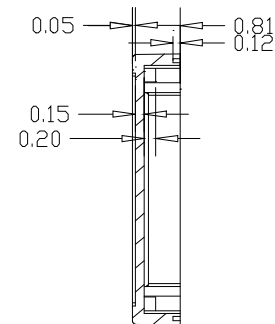

CP-FA44

Colour : grey (matt)
 Material : aluminium alloy

combiplast

A-A

CP-FA44

Colour : grey (matt)
Material : aluminium alloy

combiplast

X-ON Electronics