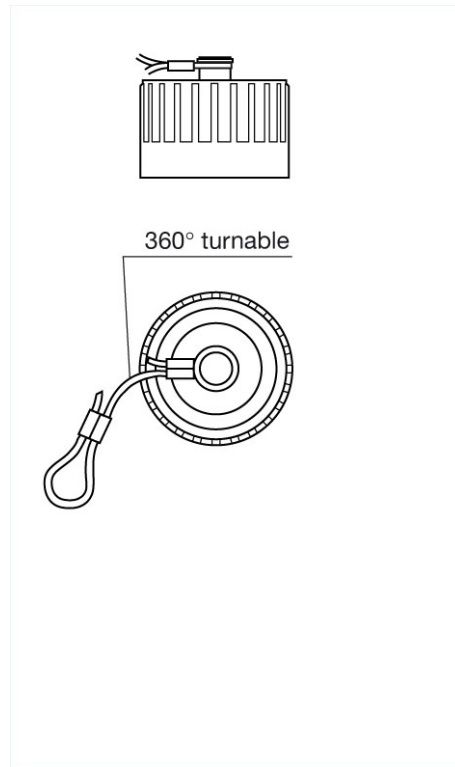

HIRSCHMANN

A BELDEN BRAND

Industrial Connecting Solutions: Circular Connectors: MIL, DIN, Universal Connectors: Signal and Power (CA series): Accessories CA-series: CA 00 SD 1

<http://www.e-catalog.beldensolutions.com/link/57078-24228-256281-256284-24359-24362-36084/en/conf/ui/state>

Picture

Drawing

Belden Deutschland GmbH

Im Gewerbepark 2

58579 Schalksmühle

Germany

Phone: +49 7127/14-1806

E-Mail: icos-sales@belden.com

The information published in the websites has been compiled as carefully as possible. It is subject to alteration without notice in technical as well as in price-related/commercial respect. The complete information and data were available on user documentation. Mandatory information can only be obtained by a concrete query.