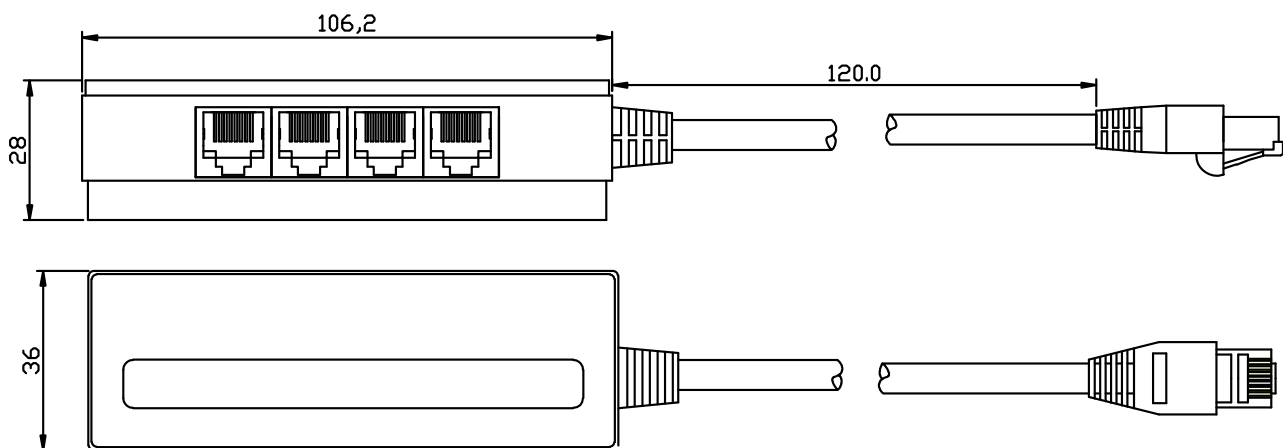

Modular Splitter RJ45, 1 Input, 4 Output

Part no.: MP0032

Technical Features

RJ45 plug to 4 x RJ45 jacks

Gold-plated contacts

1 x RJ45 male jack with 150mm cable

Output with 4 x RJ45 female jacks

Black color

Technical Drawings

MP0032

4 052792 028034

Made in China

www.logilink.de

RoHS
compliant

* The specifications and pictures are subject to change without notice.
*All trade names referenced are the registered trademark of their respective owners.

Package Contents

1 x Modular Splitter

Packaging Informations

Packing Dimension	332 x 50 mm
Packing Weight	0,08kg
Carton Dimension	520 x 330 x 280mm
Carton Q'ty	170pcs
Carton Weight	13kg

MP0032

4 052792 028034