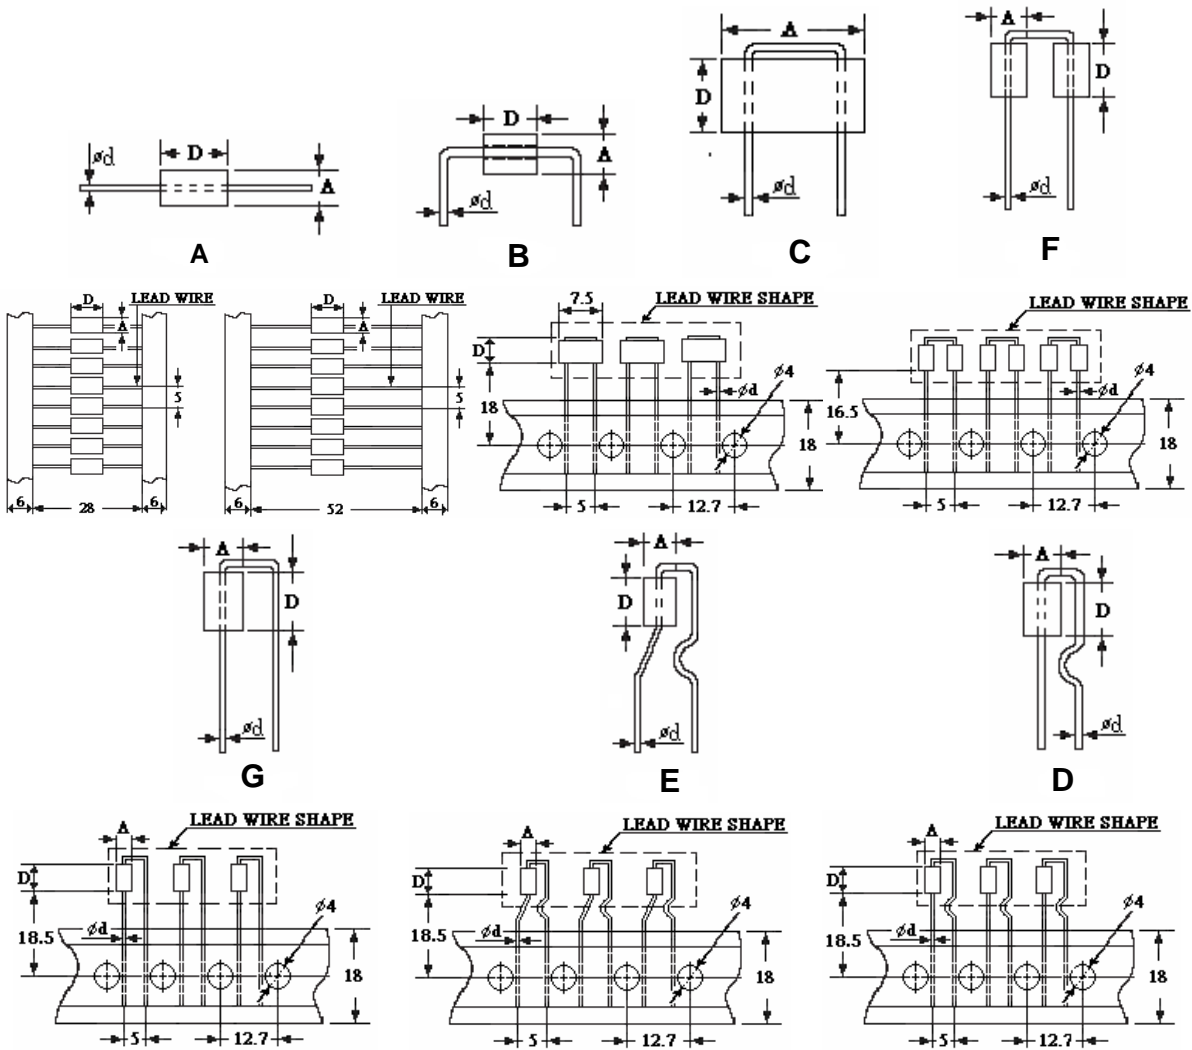

ORDERING CODE

FRH 035060 - A

LEAD WIRE SHAPE & TAPING SHAPE (UNIT: mm)

EMI SHIELD BEADS (DIP) / FRH TYPE

DIMENSIONS (UNIT: mm)

Part No.	Shape No.	A	D	Φd (±0.05)	Impedance (Ω) Min	
					25MHz	100MHz
FRH025030	A	2.5 ±0.15	3.0 ±0.30	0.65	12	30
FRH025045		2.5 ±0.15	4.5 ±0.30	0.65	15	40
FRH035050		3.5 ±0.20	5.0 ±0.30	0.65	25	50
FRH035060		3.5 ±0.20	6.0 ±0.30	0.65	30	60
FRH035080		3.5 ±0.20	8.0 ±0.30	0.65	35	85
FRH035090		3.5 ±0.20	9.0 ±0.40	0.65	40	90
FRH035120		3.5 ±0.20	12.0 ±0.50	0.65	45	150
FRH035045		B	3.5 ±0.20	4.5 ±0.20	0.65	25
FRH035060	3.5 ±0.20		6.0 ±0.30	0.65	30	60
FRH035090	3.5 ±0.20		9.0 ±0.40	0.65	40	90
FRH075055	C	7.5 ±0.30	5.5 ±0.30	0.65	65	85
FRH075073		7.5 ±0.30	7.3 ±0.30	0.65	85	125
FRH035045	F	3.5 ±0.20	4.5 ±0.30	0.65	45	80
FRH035060		3.5 ±0.20	6.0 ±0.30	0.65	50	100