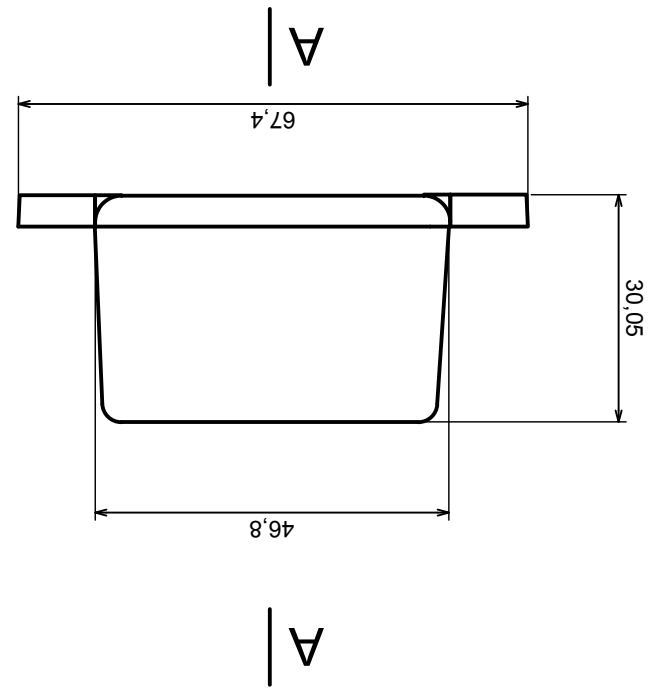

Tolerance: +/- 0.8

Material: PS, ABS

Scale 1:1

Format: A3

Product model
Enclosure Z24U - Assembly

All rights reserved, Copyright Kradex 2017

X-ON Electronics

Largest Supplier of Electrical and Electronic Components