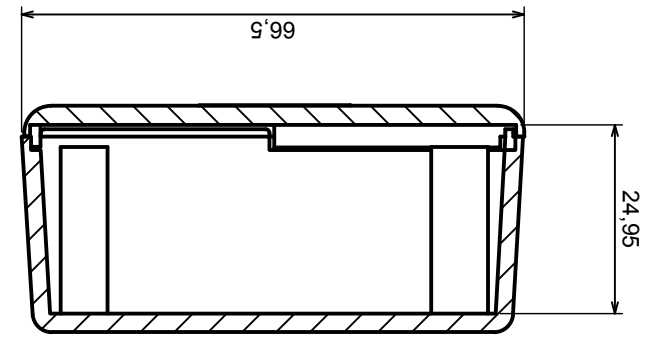

Tolerance: +/- 0.8

Material: PS, ABS

Scale 1:1

Format: A3

Product model
Enclosure Z24U - Assembly

All rights reserved, Copyright Kradex 2017

X-ON Electronics

Largest Supplier of Electrical and Electronic Components