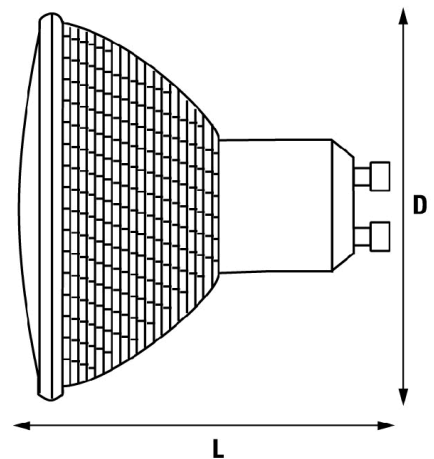

Product Attributes

Item description	Hi-Spot ES63 75W/WF50°
Ordering Code	0022264
EAN code	5410288222646
Packing Quantity	15
Wattage (W)	75
Voltage (V)	240
Cap	GU10
Max. Over. Length (mm)	62
Diameter (mm)	64
Colour Temp (K)	2800
Beam angle(°)	50
Peak intensity (CD)	1000
Average life (hours)	2500

Product Image

UV Stop

UV STOP

Illuminance Diagram

Hi-Spot ES(D)63 - 75W/50°

Line Drawing

Lamp Cap

X-ON Electronics