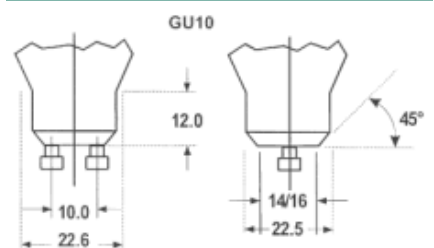

Product Attributes

Item description	Hi-Spot ES63 75W/WF50°
Ordering Code	0022264
EAN code	5410288222646
Packing Quantity	15
Wattage (W)	75
Voltage (V)	240
Cap	GU10
Max. Over. Length (mm)	62
Diameter (mm)	64
Colour Temp (K)	2800
Beam angle(°)	50
Peak intensity (CD)	1000
Average life (hours)	2500

Product Image

UV Stop

UV STOP

Illuminance Diagram

Hi-Spot ES(D)63 - 75W/50°

Line Drawing

Lamp Cap

X-ON Electronics