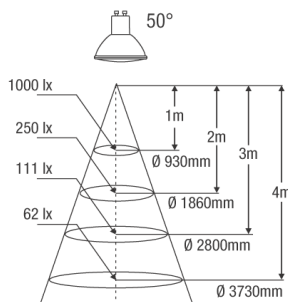

Product Attributes

Item description	Hi-Spot ES63 75W/WF50°
Ordering Code	0022264
EAN code	5410288222646
Packing Quantity	15
Wattage (W)	75
Voltage (V)	240
Cap	GU10
Max. Over. Length (mm)	62
Diameter (mm)	64
Colour Temp (K)	2800
Beam angle(°)	50
Peak intensity (CD)	1000
Average life (hours)	2500

Product Image

UV Stop

UV STOP

Illuminance Diagram

Hi-Spot ES(D)63 - 75W/50°

Line Drawing

Lamp Cap

X-ON Electronics