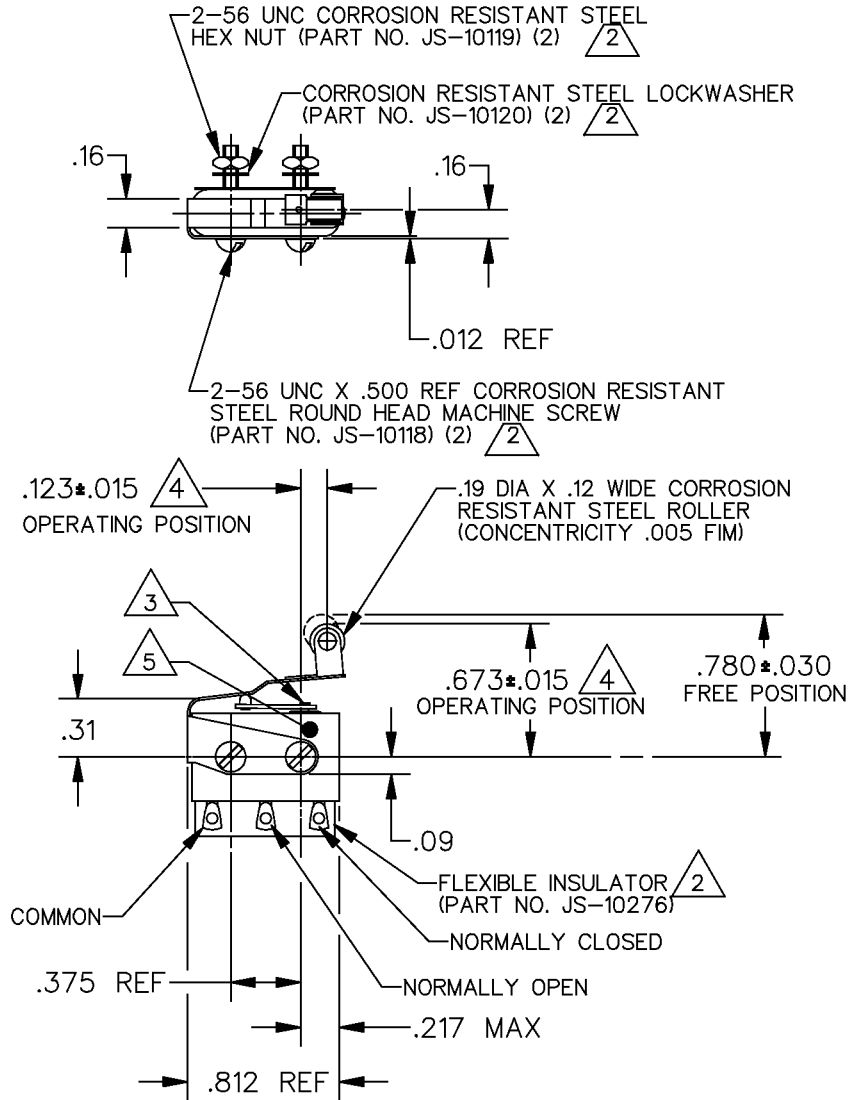

CHECK

CHECK

REVISIONS

A	PR-15555-T KEW 27 APR 87
B	CO-62079 GRT 16 JUL 87
C	CO-63383 TSK 26 APR 88
D	CO-67323A SAV 26 SEP 90
E	CO-70455 SAV 11 JUN 91
F	CO82984 DLT 17 MAY 96

DDM/CAD  
 DRAWN  
 KEW

NOTES

- 1 - UNIT INCLUDES CATALOG LISTING 1HM19 BASIC SWITCH AND JS-176 TYPE ACTUATOR,
- $\triangle 2$  FURNISHED ASSEMBLED
- $\triangle 3$  ADJUSTMENT CAUTION: DO NOT ALLOW ACTUATOR LEAF TO COME IN CONTACT WITH FIXED END OF HM LEVER, SEAL DAMAGE MAY OCCUR
- $\triangle 4$  LEAF ACTUATOR ADJUSTED TO MEET SPECIFIED OPERATING POSITION PRIOR TO DELIVERY DISASSEMBLY, AND SUBSEQUENT REASSEMBLY MAY ALTER THIS CONDITION
- $\triangle 5$  SERIAL NUMBER TO BE VISIBLE THIS AREA PER HAMILTON STD. DRG. 786126

CHARACTERISTICS	ELECTRICAL DATA			SCALE	FULL	DO NOT SCALE PRINT
	CONTACT ARRANGEMENT S P D T			UNLESS OTHERWISE SPECIFIED TOLERANCES ARE		
OPERATING FORCE — — — — — 9 OZ MAX	SEA LEVEL			ONE PLACE	(.0)	$\pm$ .030
RELEASE FORCE — — — — — 2 OZ MIN	LOAD	70,000 FT		TWO PLACE	(.00)	$\pm$ .015
DIFFERENTIAL TRAVEL — — — .030 MAX	RESISTIVE	4 AMP	2 AMP	THREE PLACE	(.000)	$\pm$ .005
	INDUCTIVE	2 AMP	2 AMP	ANGLES		$\pm$
OVERTRAVEL — — — — — .030 MIN	LAMP	1 AMP	.5 AMP	WEIGHT		