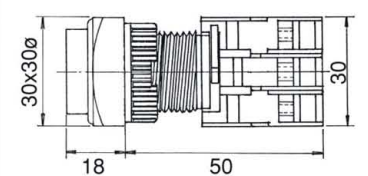

ILLUMINATED PUSH BUTTON SWITCHES, IP65

Type	Mounting hole	Voltage	No. of contact	Type of contact	Lens colour	Bulb type
LBF, LXB: GLBF, PFL, GPFL: Flat head LBS: Square head	22 : 22ø 30 : 30ø	1: 110V 2: 220V	1 2	O: N/O(a) C: N/C(b)	● R: Red ● G: Green ● Y: Yellow ● BL: Blue ○ W: White	L: Led F: Filament bulb N: Neon lamp
LBL, LXL: Long head LXG: Guard head LXLS: Long head square LXGS: Guard head square		3: 380V 4: 440V 5: 6V 6: 12V 7: 24V	3 4	O/C: N/O+N/C 1a+1b		
EBL, LXE EPFL: Mushroom head 40ø BLXE: Mushroom head 60ø LXES: Mushroom head square 40ø						

LXB22-1/O  
LXB22-1/C

LXB22-1O/C

LXG22-1/O

LBS22-1/O  
LBS22-1/C

LBS22-1O/C

LXLS22-1/O  
LXLS22-1/C

LXLS22-1O/C

LXL22-1/O  
LXL22-1/C

LXL22-1O/C

LXGS22-1/O  
LXGS22-1/C

LXGS22-1O/C

LXG22-1/O  
LXG22-1/C

LXE22-1/O  
LXE22-1/C

LXE22-1O/C

LXE22-1O/C