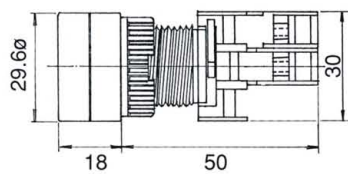

ILLUMINATED PUSH BUTTON SWITCHES, IP65

Type	Mounting hole	Voltage	No. of contact	Type of contact	Lens colour	Bulb type
LBF, LXB: GLBF, PFL, GPFL: Flat head LBS: Square head	22 : 22ø 30 : 30ø	1: 110V 2: 220V	1 2	O: N/O(a) C: N/C(b)	● R: Red ● G: Green ● Y: Yellow ● BL: Blue ○ W: White	L: Led F: Filament bulb N: Neon lamp
LBL, LXL: Long head LXG: Guard head LXLS: Long head square LXGS: Guard head square		3: 380V 4: 440V 5: 6V 6: 12V 7: 24V	3 4	O/C: N/O+N/C 1a+1b		
EBL, LXE EPFL: Mushroom head 40ø BLXE: Mushroom head 60ø LXES: Mushroom head square 40ø						

LXB22-1/O  
LXB22-1/C

LXB22-1O/C

LXG22-1/O

LBS22-1/O  
LBS22-1/C

LBS22-1O/C

LXLS22-1/O  
LXLS22-1/C

LXLS22-1O/C

LXL22-1/O  
LXL22-1/C

LXL22-1O/C

LXGS22-1/O  
LXGS22-1/C

LXGS22-1O/C

LXG22-1/O  
LXG22-1/C

LXE22-1/O  
LXE22-1/C

LXE22-1O/C

LXE22-1O/C