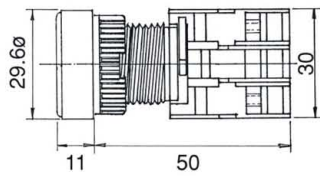

ILLUMINATED PUSH BUTTON SWITCHES, IP65

Type	Mounting hole	Voltage	No. of contact	Type of contact	Lens colour	Bulb type
LBF, LXB: GLBF, PFL, GPFL: Flat head LBS: Square head	22 : 22ø 30 : 30ø	1: 110V 2: 220V	1 2	O: N/O(a) C: N/C(b)	● R: Red ● G: Green ● Y: Yellow ● BL: Blue ○ W: White	L: Led F: Filament bulb N: Neon lamp
LBL, LXL: Long head LXG: Guard head LXLS: Long head square LXGS: Guard head square		3: 380V 4: 440V 5: 6V 6: 12V 7: 24V	3 4	O/C: N/O+N/C 1a+1b		
EBL, LXE EPFL: Mushroom head 40ø BLXE: Mushroom head 60ø LXES: Mushroom head square 40ø						

LXB22-1/O  
LXB22-1/C

LXB22-1O/C

LXG22-1/O

LBS22-1/O  
LBS22-1/C

LBS22-1O/C

LXLS22-1/O  
LXLS22-1/C

LXLS22-1O/C

LXL22-1/O  
LXL22-1/C