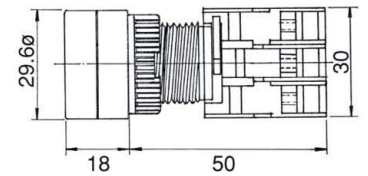

ILLUMINATED PUSH BUTTON SWITCHES, IP65

Type	Mounting hole	Voltage	No. of contact	Type of contact	Lens colour	Bulb type
LBF, LXB: GLBF, PFL, GPFL: Flat head LBS: Square head	22 : 22ø 30 : 30ø	1: 110V 2: 220V	1 2	O: N/O(a) C: N/C(b)	● R: Red ● G: Green ● Y: Yellow ● BL: Blue ○ W: White	L: Led F: Filament bulb N: Neon lamp
LBL, LXL: Long head LXG: Guard head LXLS: Long head square LXGS: Guard head square		3: 380V 4: 440V 5: 6V 6: 12V 7: 24V	3 4	O/C: N/O+N/C 1a+1b		
EBL, LXE EPFL: Mushroom head 40ø BLXE: Mushroom head 60ø LXES: Mushroom head square 40ø						

LXB22-1/O  
LXB22-1/C

LXB22-1O/C

LXG22-1/O

LBS22-1/O  
LBS22-1/C

LBS22-1O/C

LXLS22-1/O  
LXLS22-1/C

LXLS22-1O/C

LXL22-1/O  
LXL22-1/C