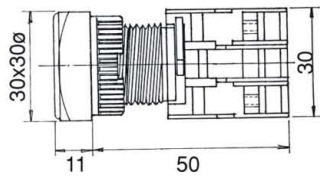

ILLUMINATED PUSH BUTTON SWITCHES, IP65

Type	Mounting hole	Voltage	No. of contact	Type of contact	Lens colour	Bulb type
LBF, LXB: GLBF, PFL, GPFL: Flat head LBS: Square head	22 : 22ø 30 : 30ø	1: 110V 2: 220V	1 2	O: N/O(a) C: N/C(b)	● R: Red ● G: Green ● Y: Yellow ● BL: Blue ○ W: White	L: Led F: Filament bulb N: Neon lamp
LBL, LXL: Long head LXG: Guard head LXLS: Long head square LXGS: Guard head square		3: 380V 4: 440V 5: 6V 6: 12V 7: 24V	3 4	O/C: N/O+N/C 1a+1b		
EBL, LXE EPFL: Mushroom head 40ø BLXE: Mushroom head 60ø LXES: Mushroom head square 40ø						

LXB22-1/O  
LXB22-1/C

LXB22-1O/C

LXG22-1/O

LBS22-1/O  
LBS22-1/C

LBS22-1O/C

LXLS22-1/O  
LXLS22-1/C

LXLS22-1O/C

LXL22-1/O  
LXL22-1/C

LXL22-1O/C

LXGS22-1/O  
LXGS22-1/C

LXGS22-1O/C

LXG22-1/O  
LXG22-1/C

LXE22-1/O  
LXE22-1/C

LXE22-1O/C

LXE22-1O/C