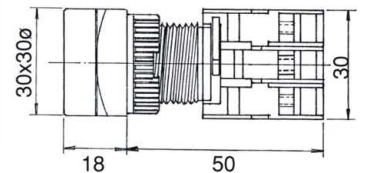

ILLUMINATED PUSH BUTTON SWITCHES, IP65

Type	Mounting hole	Voltage	No. of contact	Type of contact	Lens colour	Bulb type
LBF, LXB: GLBF, PFL, GPFL: Flat head LBS: Square head	22 : 22ø 30 : 30ø	1: 110V 2: 220V	1 2	O: N/O(a) C: N/C(b)	● R: Red ● G: Green ● Y: Yellow ● BL: Blue ○ W: White	L: Led F: Filament bulb N: Neon lamp
LBL, LXL: Long head LXG: Guard head LXLS: Long head square LXGS: Guard head square		3: 380V 4: 440V 5: 6V 6: 12V 7: 24V	3 4	O/C: N/O+N/C 1a+1b		
EBL, LXE EPFL: Mushroom head 40ø BLXE: Mushroom head 60ø LXES: Mushroom head square 40ø						

LXB22-1/O  
LXB22-1/C

LXB22-1O/C

LXG22-1/O

LBS22-1/O  
LBS22-1/C

LBS22-1O/C

LXLS22-1/O  
LXLS22-1/C

LXLS22-1O/C

LXL22-1/O  
LXL22-1/C

LXL22-1O/C

LXGS22-1/O  
LXGS22-1/C

LXGS22-1O/C

LXG22-1/O  
LXG22-1/C

LXE22-1/O  
LXE22-1/C

LXE22-1O/C

LXE22-1O/C