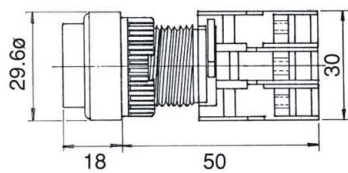

ILLUMINATED PUSH BUTTON SWITCHES, IP65

Type	Mounting hole	Voltage	No. of contact	Type of contact	Lens colour	Bulb type
LBF, LXB: GLBF, PFL, GPFL: Flat head LBS: Square head	22 : 22ø 30 : 30ø	1: 110V 2: 220V	1 2	O: N/O(a) C: N/C(b)	● R: Red ● G: Green ● Y: Yellow ● BL: Blue ○ W: White	L: Led F: Filament bulb N: Neon lamp
LBL, LXL: Long head LXG: Guard head LXLS: Long head square LXGS: Guard head square		3: 380V 4: 440V 5: 6V 6: 12V 7: 24V	3 4	O/C: N/O+N/C 1a+1b		
EBL, LXE EPFL: Mushroom head 40ø BLXE: Mushroom head 60ø LXES: Mushroom head square 40ø						

LXB22-1/O  
LXB22-1/C

LXB22-1O/C

LXG22-1/O

LBS22-1/O  
LBS22-1/C

LBS22-1O/C

LXLS22-1/O  
LXLS22-1/C

LXLS22-1O/C

LXL22-1/O  
LXL22-1/C

LXL22-1O/C

LXGS22-1/O  
LXGS22-1/C

LXGS22-1O/C

LXG22-1/O  
LXG22-1/C

LXE22-1/O  
LXE22-1/C

LXE22-1O/C

LXE22-1O/C