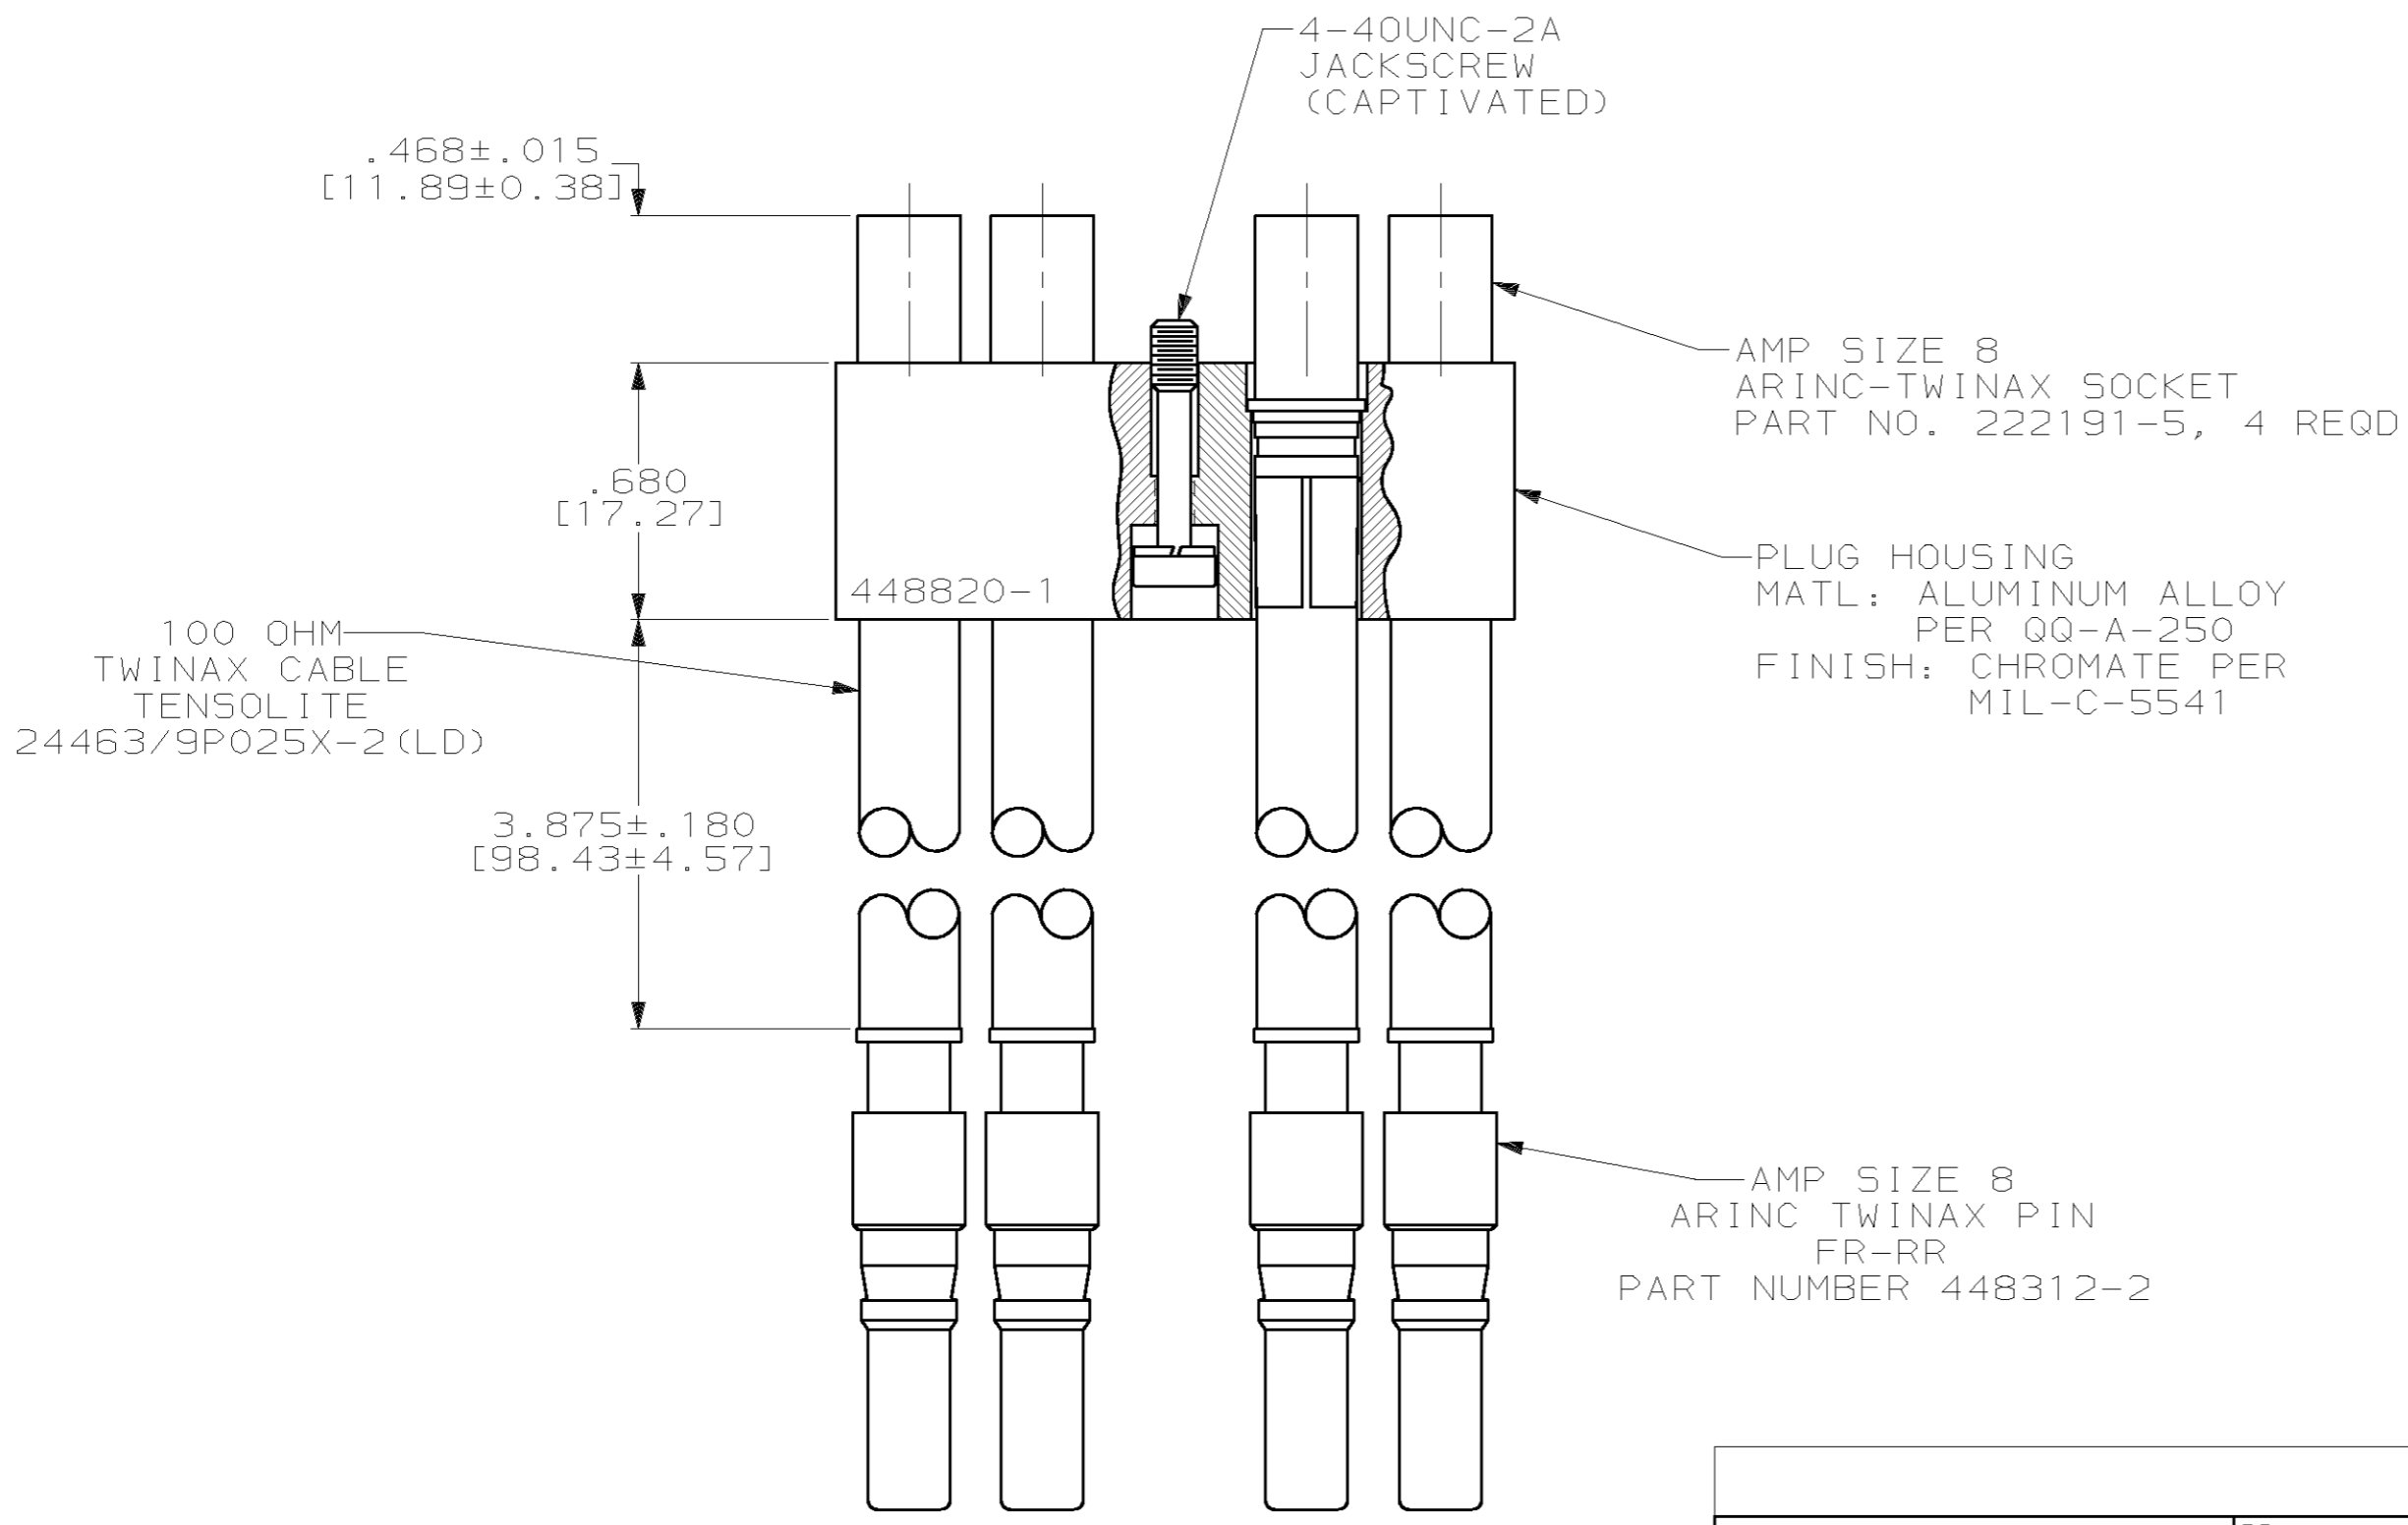

1 CONNECTOR IS SUPPLIED WITH TERMINATED CABLE INSTALLED.

THIS DRAWING IS A CONTROLLED DOCUMENT FOR AMP INCORPORATED. IT IS SUBJECT TO CHANGE AND THE CONTROLLING ENGINEERING ORGANIZATION SHOULD BE CONTACTED FOR THE LATEST REVISION.

		448820-1	
		PART NO	
DO NOT SCALE PRINT. UNLESS SPECIFIED DIMENSIONS IN INCHES [mm] TOLERANCES ON :	DR 8-13-93 W.D.KISELA	AMP Incorporated Harrisburg, PA 17105-3608	
2 PLC DEC ± -	CHK 8-25-93 S.WRIGHT		
3 PLC DEC ±.005 [0.13]	APPD 8-25-93 S.WRIGHT	NAME PLUG CONNECTOR KIT, 4 POSN, WITH SIZE 8 TWINAX CABLE ASSEMBLY	
ANGLES ± -	APPD 8-25-93 S.WRIGHT		
MATERIAL	PRODUCT SPEC	SIZE	CAGE CODE
SEE CALLOUTS	-	C	00779
FINISH	APPLICATION SPEC	DRAWING NO	
SEE CALLOUTS	-	C=448820	
WEIGHT	-	SCALE	SHEET
		2:1	1 OF 1