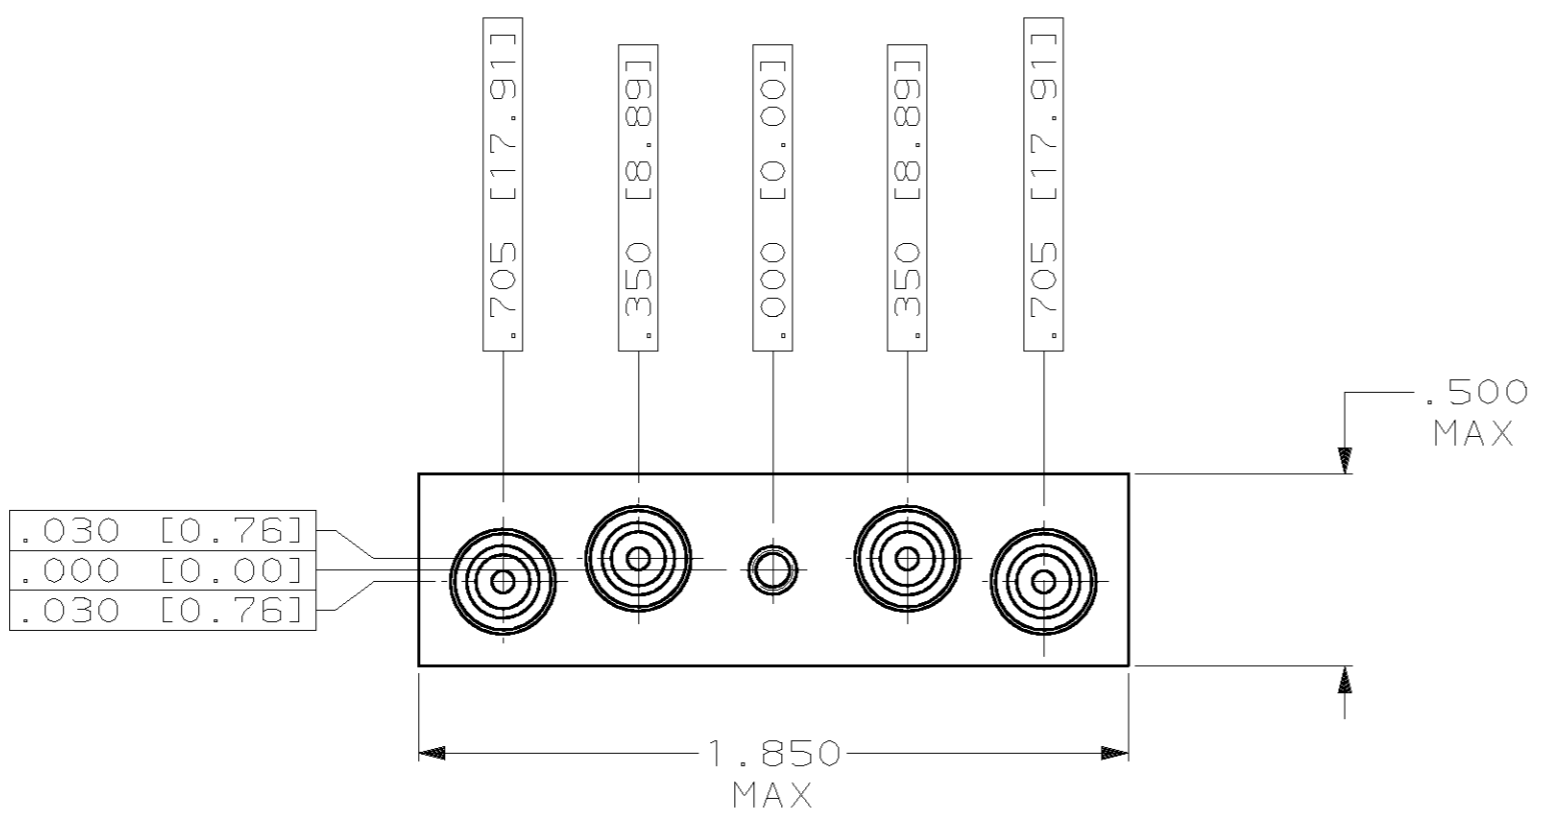

1 CONNECTOR IS SUPPLIED WITH TERMINATED CABLE INSTALLED.

THIS DRAWING IS A CONTROLLED DOCUMENT FOR AMP INCORPORATED. IT IS SUBJECT TO CHANGE AND THE CONTROLLING ENGINEERING ORGANIZATION SHOULD BE CONTACTED FOR THE LATEST REVISION.

		448820-1	
		PART NO	
DO NOT SCALE PRINT. UNLESS SPECIFIED DIMENSIONS IN INCHES [mm] TOLERANCES ON :	DR 8-13-93 W.D.KISELA	AMP Incorporated Harrisburg, PA 17105-3608	
2 PLC DEC ± -	CHK 8-25-93 S.WRIGHT		
3 PLC DEC ±.005 [0.13]	APPD 8-25-93 S.WRIGHT	NAME PLUG CONNECTOR KIT, 4 POSN, WITH SIZE 8 TWINAX CABLE ASSEMBLY	
ANGLES ± -	APPD 8-25-93 S.WRIGHT		
MATERIAL	PRODUCT SPEC	SIZE	CAGE CODE
SEE CALLOUTS	-	C	00779
FINISH	APPLICATION SPEC	DRAWING NO	
SEE CALLOUTS	-	C=448820	
WEIGHT	-	SCALE	SHEET
		2:1	1 OF 1