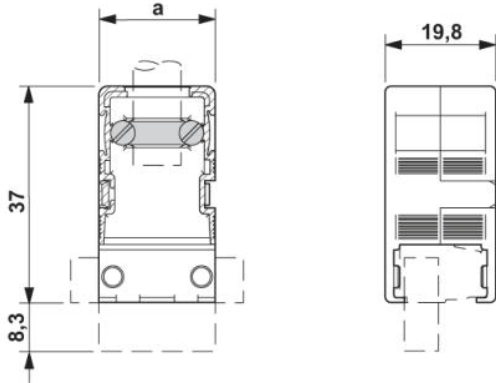

Diagrams/Drawings

Dimensioned drawing